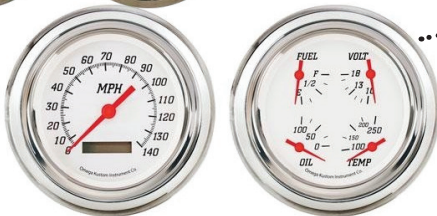

3 3/8" QUAD SET

1. *Add color choice to part number, white, tan, black*
2. Mechanical 2668-34M
   - Programmable.....2668-34E.....$272.25 ea

5" QUAD SET

1. *Programmable*
2. White.....2669-5W.....$348.49 ea
   - Tan.....2669-5T.....$348.49 ea
   - Black.....2669-5B.....$358.49 ea

THREE IN ONE 5" SET

1. *Electronic one touch. Finally, a tach and speedo with all gauges that will fit in most any panel. Two 5" gauges. My favorite round style.*
2. White.....2669-3N1.....$523.00 ea
   - Tan.....2669-3N1T.....$523.00 ea
   - Black.....2669-3N1B.....$523.00 ea