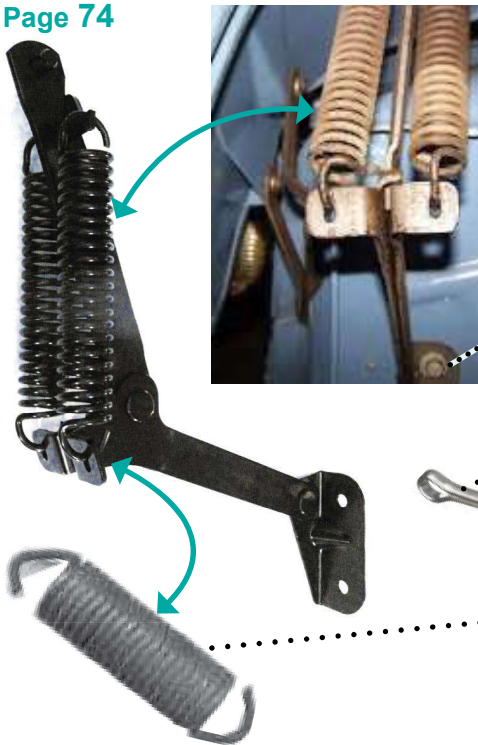

HOOD SUPPORT

HOOD SUPPORT HINGES

SUPPORT WITH SPRINGS,

DRIVER.....	2003-4852L.....	\$95.00 ea
PASSENGER	2003-4852R.....	\$95.00 ea

SUPPORT TO FIREWALL BOLTS

Plain.....	82011-4852	\$5.50 set
Polished.....	82011-4852PS	\$6.85 ea

SUPPORT UPPER PIN COTTER 82003-4852..... \$0.45 pr

*NEW INNER HOOD ABS COVER AVAILABLE
BUT NOT SHOWN CALL OR CHECK WEBSITE*

SUPPORT SPRING, ONE	2002-4852SS	\$19.95 ea
SUPPORT SPRING SET (4)	2002-KIT	\$75.00 ea

Support Upper Hood Mounting Bracket, pair, not ready in time for print.

HOOD SIDE HINGE

SIDE HOOD HINGE

DRIVER.....	2004-4852L.....	\$45.00 ea
PASSENGER	2004-4852R.....	\$45.00 ea

(note these may be stamped wrong, L on R and visa versa)