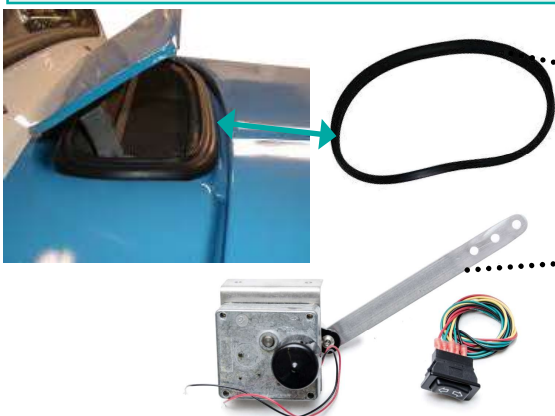

Support Upper Hood Mounting Bracket, pair, not ready in time for print.

HOOD SIDE HINGE

SIDE HOOD HINGE

DRIVER.....	2004-4852L.....	\$45.00 ea
PASSENGER	2004-4852R.....	\$45.00 ea

(note these may be stamped wrong, L on R and visa versa)

HOOD BOLT TO HOOD 2010-4852..... \$3.50 ea

BOLT WAVE WASHER, set of 4..... 82009-4852..... \$3.95 set

SIDE HINGE BASE BOLT 82013-B \$1.95 ea
Do not order with hinge bases as are installed, for repair only.

HOOD BOLT SAFETY WIRE 2005..... \$2.50 rl

HOOD NUT REPAIR KIT..... in process

COWL VENT

COWL VENT RUBBER SEAL..... 0902-4852 \$10.00 ea

POWER COWL VENT..... 0905..... \$185.00 kit
Motor, switch, wiring, & bracket assembly. Send your old cowl vent handle and arm in for credit. Special aluminum clevis and arm