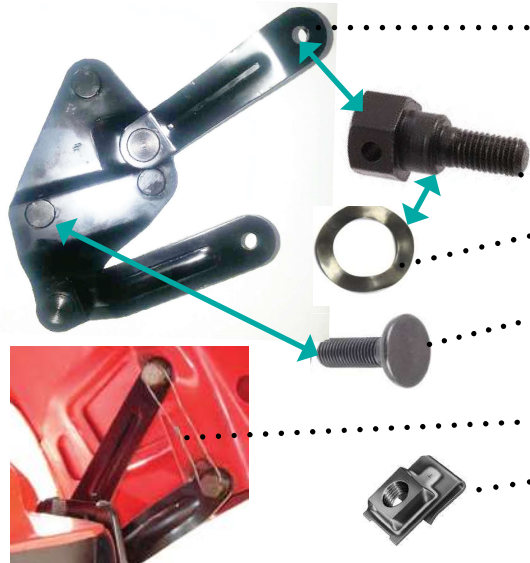

HOOD SUPPORT

HOOD SUPPORT HINGES

SUPPORT WITH SPRINGS,

DRIVER.....	2003-4852L.....	\$95.00 ea
PASSENGER	2003-4852R.....	\$95.00 ea

SUPPORT TO FIREWALL BOLTS

Plain.....	82011-4852	\$5.50 set
Polished.....	82011-4852PS	\$6.85 ea

SUPPORT UPPER PIN COTTER 82003-4852..... \$0.45 pr

*NEW INNER HOOD ABS COVER AVAILABLE
BUT NOT SHOWN CALL OR CHECK WEBSITE*

SUPPORT SPRING, ONE	2002-4852SS	\$19.95 ea
SUPPORT SPRING SET (4)	2002-KIT	\$75.00 ea

Support Upper Hood Mounting Bracket, pair, not ready in time for print.

HOOD SIDE HINGE

SIDE HOOD HINGE

DRIVER.....	2004-4852L.....	\$45.00 ea
PASSENGER	2004-4852R.....	\$45.00 ea

(note these may be stamped wrong, L on R and visa versa)