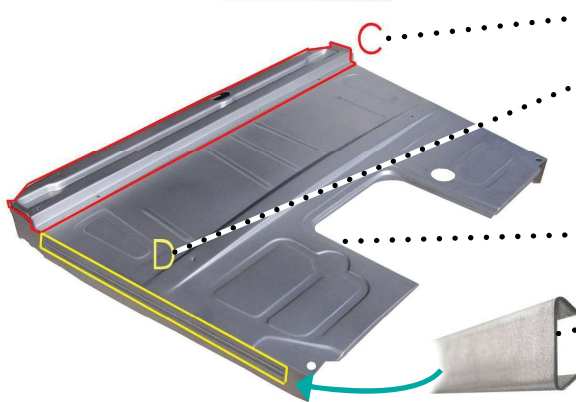

CUSTOM FIREWALL, FLOOR PANELS, SEE NEXT PAGE

- FIREWALL AND TOE BOARD ASSEMBLIES
 - PANEL WITH FRONT CAB MOUNT ARMS, Front cab mount perch and arm assemblies 7774-4852 \$279.95 ea
 - PANEL NO MOUNTS 7773-4852 \$0.00 ea

DASH EXTENSIONS, SEE PAGE 33

- STEERING COLUMN FLOOR PLATES (See also page 109)
 - FLOOR PLATE 4668-4852 \$35.00 pr

TRANSMISSION COVERS

- STEEL 7786-4852 \$88.50 ea
- FIBERGLASS 6561-4852 \$89.95 ea
- TALLER, FOR LARGE TRANS 7786-4852T \$105.00 ea
- GASKET 7788-4852G \$19.80 ea
- SCREW SET, ZINC 80120-4852Z \$4.50 set
- SCREW SET, STAINLESS 80120-4852SS \$5.50 set

FLOORBOARD PIECES

- C....UNDER GAS TANK BRACE 7784-4852 \$95.00 ea
- D....ROCKER PANELS
 - USA MADE, PAIR 7728-4852PR \$42.50 pr
 - DRIVER 7728-4852L \$29.95 ea
 - PASSENGER 7728-4852R \$29.95 ea
 - IMPORTED, PAIR 7728-4852BPR \$42.50 pr
 - One side 7728-4852B1 \$24.50 ea

- COMPLETE WITH BRACES, inner cab corners, rocker panels. Must go freight 7780-4852 \$659.95 ea

- WEATHERSTRIP RETAINER Attaches to rocker panel
 - PLAIN STEEL 7727-3252 \$12.75 pr
 - POLISHED STAINLESS 7727-3252PS CALL
 - RUBBER WEATHERSTRIP 3105-3252 \$12.00 pr
- See also weatherstrip page 66