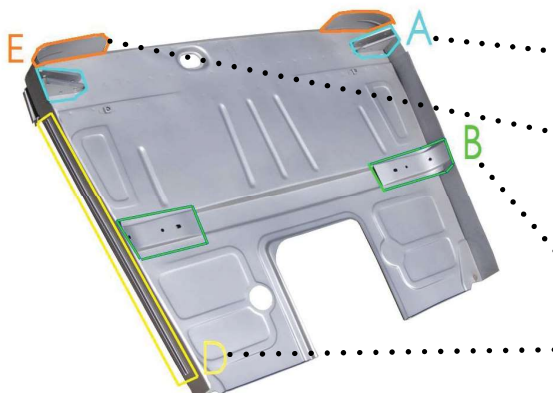

DASH EXTENSIONS, SEE PAGE 33

- STEERING COLUMN FLOOR PLATES (See also page 109)
 - FLOOR PLATE 4668-4852 \$35.00 pr

TRANSMISSION COVERS

- STEEL 7786-4852 \$88.50 ea
- FIBERGLASS 6561-4852 \$89.95 ea
- TALLER, FOR LARGE TRANS 7786-4852T \$105.00 ea
- GASKET 7788-4852G \$19.80 ea
- SCREW SET, ZINC 80120-4852Z \$4.50 set
- SCREW SET, STAINLESS 80120-4852SS \$5.50 set

FLOORBOARD PIECES

- C....UNDER GAS TANK BRACE 7784-4852 \$95.00 ea
- D....ROCKER PANELS
 - USA MADE, PAIR 7728-4852PR \$42.50 pr
 - DRIVER 7728-4852L \$29.95 ea
 - PASSENGER 7728-4852R \$29.95 ea
 - IMPORTED, PAIR 7728-4852BPR \$42.50 pr
 - One side 7728-4852B1 \$24.50 ea

- COMPLETE WITH BRACES, inner cab corners, rocker panels. Must go freight 7780-4852 \$659.95 ea

- WEATHERSTRIP RETAINER Attaches to rocker panel
 - PLAIN STEEL 7727-3252 \$12.75 pr
 - POLISHED STAINLESS 7727-3252PS CALL
 - RUBBER WEATHERSTRIP 3105-3252 \$12.00 pr
- See also weatherstrip page 66