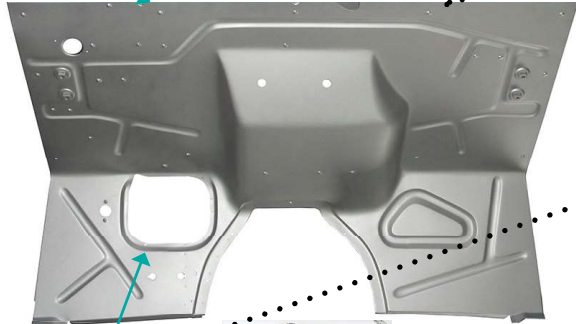

CUSTOM FIREWALL, FLOOR PANELS, SEE NEXT PAGE

- FIREWALL AND TOE BOARD ASSEMBLIES
  - PANEL WITH FRONT CAB MOUNT ARMS, Front cab mount perch and arm assemblies ..... 7774-4852 ..... $279.95 ea
  - PANEL NO MOUNTS ..... 7773-4852 ..... $0.00 ea

DASH EXTENSIONS, SEE PAGE 33

- STEERING COLUMN FLOOR PLATES (See also page 109)
  - FLOOR PLATE ..... 4668-4852 ..... $35.00 pr

TRANSMISSION COVERS