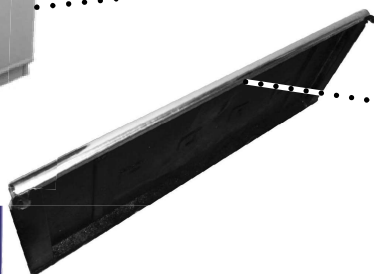

50-52 DOUBLE WALL SMOOTH

1. ..... 0251-SM ..... $375.00 ea
2. *Not a cover, complete double wall assembly, no chain ears.*

50-52 TOP ROLL PROTECTOR, cover and repair

1. Quick and easy way to straighten top of gate or protect paint on a perfect one. Attach with trim tape, screws or weld.
2. POLISHED STAINLESS ..... 0224-PS ..... $49.95 ea
   - PLAIN STEEL ..... 0224 ..... $39.95 ea
   - Tailgate protector screws, polished ..... 80220-PS ..... $3.00 kit
3. *Double sided tape works just as well.*