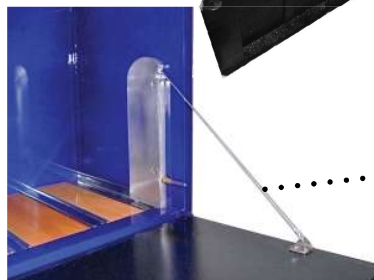

POWER TAILGATE KIT

1. ..... 0280 ..... $495.00 ea
2. Cable driven, raises and lowers tailgate at a touch of the button. Includes switch, or add a remote! Tailgate not included! Designed for Double wall gates. Single wall requires mounting pad.