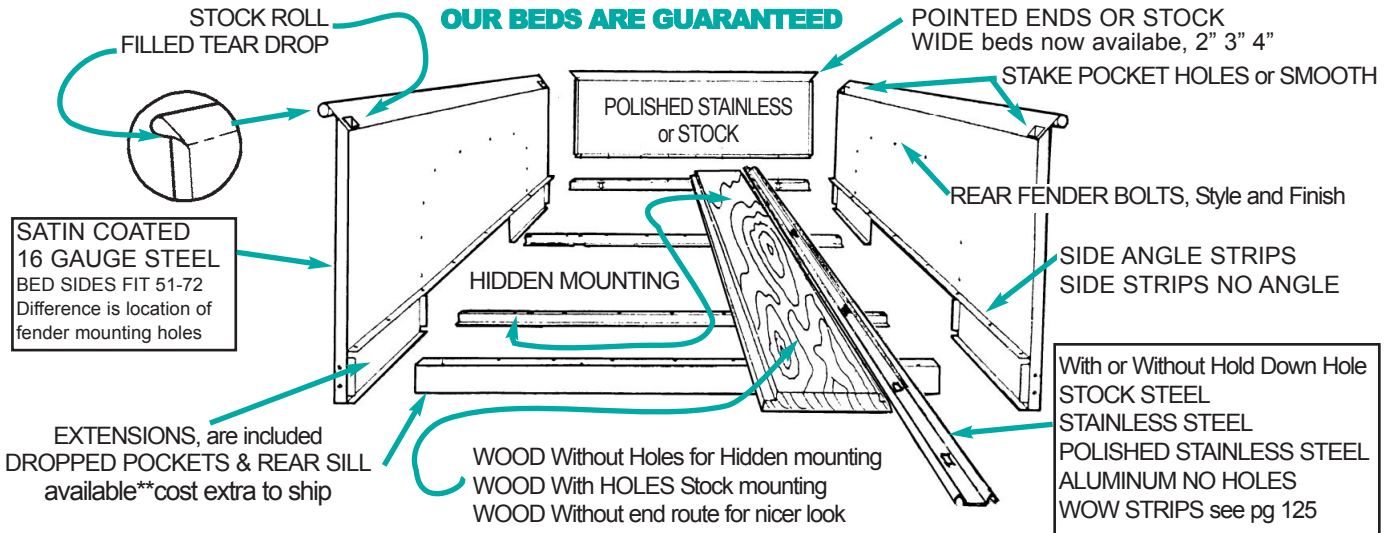

SHORT BED KITS

To get our sizable discount on bed freight costs please note these instructions.
Ship to Business address or pick up at dock, residential delivery adds at least \$98.00.
Bed sides specially packaged additional \$50.00

Bed sides fit 1953 through 1972, only difference is location of fender mounting, 57-72 are higher, if your running boards are not lining up this could be the problem, Ford sold a lot of replacement bedsides with 57-72 mounting pattern during the 70's.