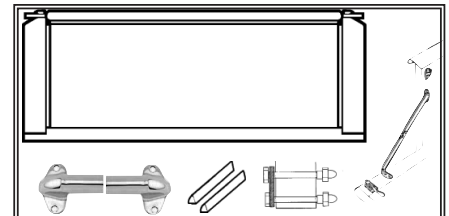

NO LETTERS
Chrome thumb latches and supports
Polished hinges . . . . .90255 . $449.95