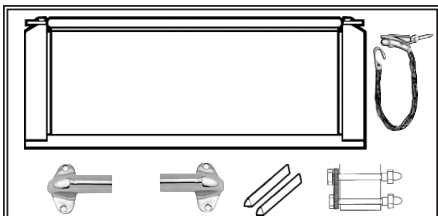

BEDS ARE MADE OF 16 GAUGE SATIN COATED STEEL, *UNLESS OTHERWISE NOTED.*
we have a display with NO rust after 10 years of handling!!

HIDDEN MOUNTING CONVERSION
Crossmembers modified for under bed mounting, Bed wood has no holes, Mounting bolts are included.

BED KITS DO NOT INCLUDE:
REAR FENDER BOLTS, or TAIL GATES, We have Stock Gates, Reproduction Gates, Smooth Gates, Louver Gates, Gate covers, And all kinds of gate Mounting and Latching possibilities.

NEW, ADD A TAILGATE KIT BELOW TO ANY BED KIT ON THESE 4 PAGES

Or see all the tailgate choices on page 132.

NO LETTERS
Steel Mounting . . . . .90253-Z . $339.95
Polished Mounting . . .90253-PS . $429.95