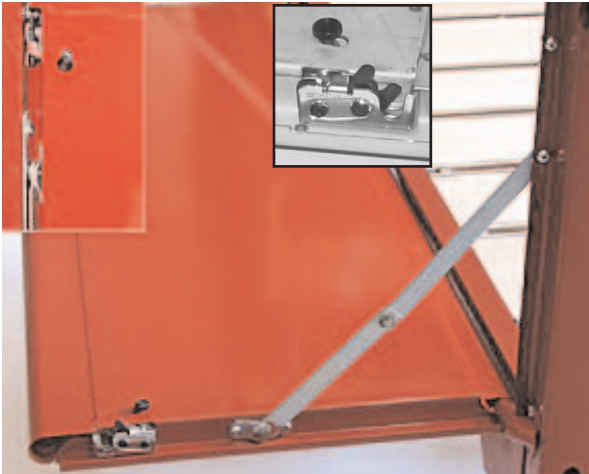

SHORT BED TAILGATE KITS

Hidden style mounts to side of special made gate.

TAILGATE WITH HIDDEN LATCHES & SUPPORTS

NEAT, NEAT, NEAT! Tailgate includes hidden latches and supports. At last a gate with sturdy supports that mount to the side so you can actually "tailgate". Latches are "bear-claw" style to hold gate securely and open quick & easy with a small button, (see picture for closeup of latch & button) Gate is smooth style (Ford won't let us use FORD letters)

Also available with louvers, and for Long bed. With bed, see pg.123

TAIL GATE With HIDDEN LATCHES & SUPPORTS

SMOOTH Gate, ZINC supports	.0246	\$370.00
SMOOTH Gate, POLISHED supports	.0246-P	\$425.00
KIT, With Polished Supports, Hinges & bolts	90259	\$525.00
LOUVERED, 4 rows	.0246-V4	\$395.00
LOUVERED, 7 rows	.0246-V7	\$425.00
LONG BED, see pg. 140-149	F2-0246	\$395.00

CONVERSION KIT Supports and Latch kit for existing stock or remanufactured Gates. Convert your gate to similar neat latches & supports. Does not mount as shown here, shown on page 135

LATCH & ZINK PLATE Support	.0276	\$145.00
LATCH & POLISHED STAINLESS support	.0276-PS	\$210.00
Special Tailgate Bear-claw type latches	.0268-BCR	\$85.00