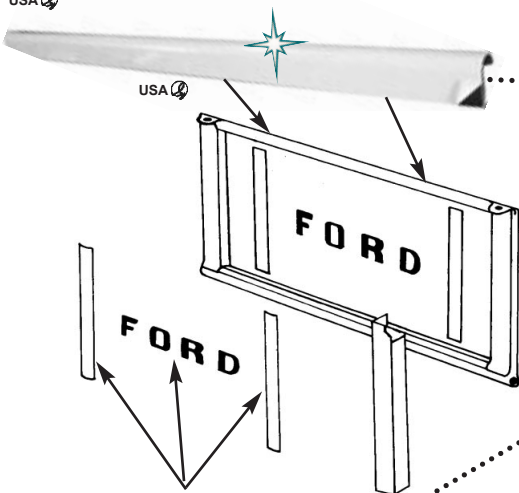

GATE With NO LETTERS and INSIDE LATCH & SUPPORTS not shown

Polished hinges & latches, Chrome supports	.90255	.....	$449.95

USA