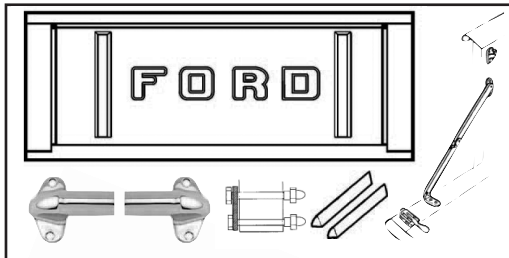

SHORT BED TAILGATE KITS

TAILGATE WITH HIDDEN LATCHES & SUPPORTS

NEAT, NEAT, NEAT! Tailgate includes hidden latches and supports. At last a gate with sturdy supports that mount to the side so you can actually "tailgate". Latches are "bear-claw" style to hold gate securely and open quick & easy with a small button, (see picture for closeup of latch & button) Gate is smooth style (Ford won't let us use FORD letters)

Also available with louvers, and for Long bed. With bed, see pg.123

TAIL GATE With HIDDEN LATCHES & SUPPORTS

SMOOTH Gate, ZINC supports	.0246	.....	$370.00
SMOOTH Gate, POLISHED supports	.0246-P	.....	$425.00
KIT, With Polished Supports, Hinges & bolts	90259	.....	$525.00
LOUVERED, 4 rows	.0246-V4	.....	$395.00
LOUVERED, 7 rows	.0246-V7	.....	$425.00
LONG BED, see pg. 140-149	F2-0246	.....	$395.00

CONVERSION KIT Supports and Latch kit for existing stock or remanufactured Gates. Convert your gate to similar neat latches & supports. Does not mount as shown here, shown on page 135

LATCH & ZINK PLATE Support	.0276	.....	$145.00
LATCH & POLISHED STAINLESS support	.0276-PS	.....	$210.00
Special Tailgate Bear-claw type latches	.0268-BCR	.....	$85.00

GATE With "FORD" AND CHAINS

Steel Mounting	.90252-Z	..	$415.95
Polished Mounting	.90252-PS	..	$499.95

GATE With NO LETTERS & CHAINS, not shown

Steel Mounting	.90253-Z	..	$339.95
Polished Mounting	.90253-PS	..	$429.95

GATE With "FORD" and INSIDE LATCH AND SUPPORTS

Polished hinges & latches, Chrome supports	.90254	.....	$519.95

GATE With NO LETTERS and INSIDE LATCH & SUPPORTS not shown

Polished hinges & latches, Chrome supports	.90255	.....	$449.95

USA

TAILGATE TOP PROTECTOR, See photo pg.132