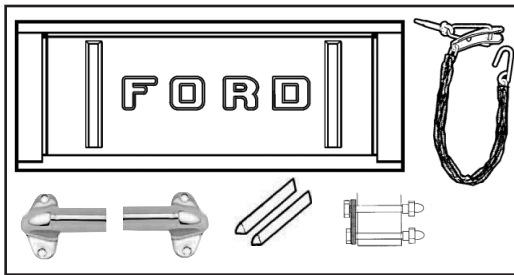

SHORT BED TAILGATE KITS

Hidden style mounts to side of special made gate.

TAILGATE WITH HIDDEN LATCHES & SUPPORTS

NEAT, NEAT, NEAT! Tailgate includes hidden latches and supports. At last a gate with sturdy supports that mount to the side so you can actually "tailgate". Latches are "bear-claw" style to hold gate securely and open quick & easy with a small button, (see picture for closeup of latch & button) Gate is smooth style (Ford won't let us use FORD letters)

Also available with louvers, and for Long bed. With bed, see pg.123

TAIL GATE With HIDDEN LATCHES & SUPPORTS

SMOOTH Gate, ZINC supports	.0246	\$370.00
SMOOTH Gate, POLISHED supports	.0246-P	\$425.00
KIT, With Polished Supports, Hinges & bolts	90259	\$525.00
LOUVERED, 4 rows	.0246-V4	\$395.00
LOUVERED, 7 rows	.0246-V7	\$425.00
LONG BED, see pg. 140-149	F2-0246	\$395.00

CONVERSION KIT Supports and Latch kit for existing stock or remanufactured Gates. Convert your gate to similar neat latches & supports. Does not mount as shown here, shown on page 135

LATCH & ZINK PLATE Support	.0276	\$145.00
LATCH & POLISHED STAINLESS support	.0276-PS	\$210.00
Special Tailgate Bear-claw type latches	.0268-BCR	\$85.00