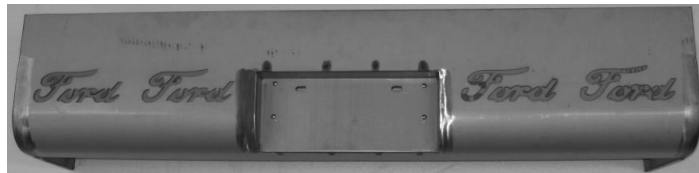

Red lens covered in protective paper

Roll Pan with Flames

7260-BFL4. . \$375.00

Red lens covered in protective paper

Roll Pan with Ford Script

7262-FS4
\$375.00

Red lens covered in protective paper

Roll Pan with Ford in Oval