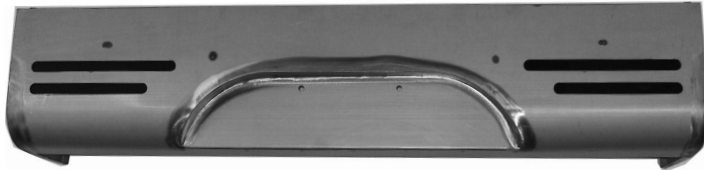

CUSTOM ROLL PANS

Detail of *Pans on this page

- Replaces bed extension
Or can be trimmed to go under extension
- Covers rear bed x-member
- Hand finished seams
- Meets bottom of rear fender
- Lens available. .2278-17. \$25.00

The choices are almost endless. Let your imagination run wild.

- >With or without License Box.
- >Lights as shown or with one light on each side.
- >Choice of our stock designs shown below or
- >**PERSONALIZED Custom Names or your Design for only 395.00.** (must fit available space)

Beautifully crafted and hand finished, highest quality 18g. steel.

Roll Pan with CURVED LICENSE BOX and Slotted Lights

7265-CSD. . \$385.00
Curved box will fit with one design below on each side & Slotted lights go with any box