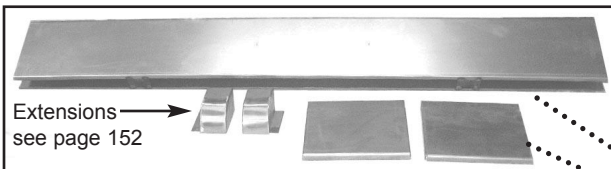

7261-FO4
\$375.00

Red lens covered in protective paper

Roll Pan with Oval lights Small-Med-Lg & Box

7268-BV
\$365.00

Nice with Sequential Light Control
Turn signals blink 1-2-3, NEAT!
2225-SQ \$198.00
see also pg. 151

Roll Pan with Year & Ford

7263-YF
\$385.00

Red lens covered in protective paper

Extensions see page 152

DROPPED REAR SILL KIT, Use in place of roll pan and you can still use the bumper. Dropped sill with dropped extensions & curved end caps for stake pockets brings rear down to meet fender, makes truck look lower and brings bed more in line with bumper. Requires welding of stake pocket extension bottoms.