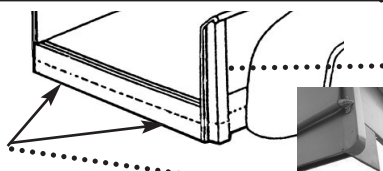

Roll Pan with Year & Ford

7263-YF
\$385.00

Red lens covered in protective paper

Extensions see page 152

DROPPED REAR SILL KIT, Use in place of roll pan and you can still use the bumper. Dropped sill with dropped extensions & curved end caps for stake pockets brings rear down to meet fender, makes truck look lower and brings bed more in line with bumper. Requires welding of stake pocket extension bottoms.

- DROPPED REAR KIT**90237 \$219.95 ea.
- DROPPED REAR SILL** (cross member) .0237 \$135.00 ea.
- DROPPED REAR EXTENSIONS**0238 \$50.00 pr.

DROPPED REAR STAKE POCKETS,

- Straight Flat Open Bottoms0239 \$95.00 pr.
- Curved Closed Bottoms, Rear0239-XR . . \$150.00 pr
- Curved Closed Bottoms, Front0239-XF . . \$150.00 pr