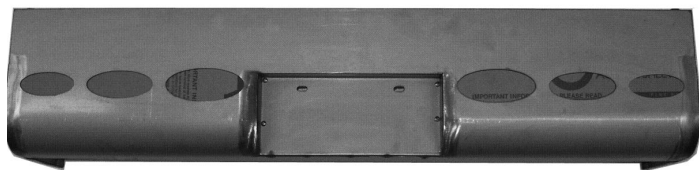

Beautifully crafted and hand finished, highest quality 18g. steel.

Roll Pan with CURVED LICENSE BOX and Slotted Lights

7265-CSD. . \$385.00
Curved box will fit with one design below on each side & Slotted lights go with any box

Red lens covered in protective paper

Roll Pan with Flames

7260-BFL4. . \$375.00

Red lens covered in protective paper

Roll Pan with Ford Script

7262-FS4
\$375.00

Red lens covered in protective paper

Roll Pan with Ford in Oval

7261-FO4
\$375.00

Red lens covered in protective paper

Roll Pan with Oval lights Small-Med-Lg & Box

7268-BV
\$365.00

Nice with Sequential Light Control
Turn signals blink 1-2-3, NEAT!
2225-SQ \$198.00
see also pg. 151