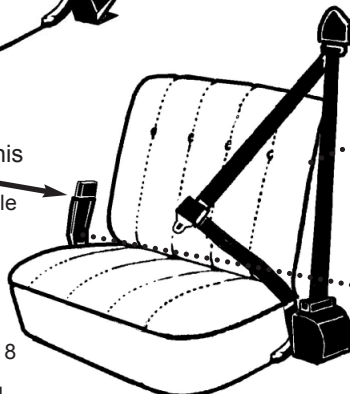

NON RETRACTING LAP BELTS, Use for Driver, Passenger or **CENTER BELT SET FOR BENCH SEAT**, does not retract, use for third person for any bench seat, can be left behind seat or use the plastic roller-upper shown below.

PUSH BUTTON BLACK .....2189. ....$29.95 ea
PUSH BUTTON COLORS .....2189(color) . . $29.95 ea
50's CHROME LIFT LID, "Aircraft" Black . .2190-C . . . . $35.00 ea
Chrome Lift Lid belt in SPO Colors . . .2190-C(color) . . . .

PLASTIC ROLLER-UPPER FOR CENTER BELT, Use if you don't want to tuck belt behind seat .....2186 .....$10.00 ea

LAP BELT SET FOR BENCH SEAT, set includes retracting side and soft buckle side for use with bench seats and all mounting hardware.
PUSH BUTTON BLACK .....2183-BLK . . . $55.95 ea
PUSH BUTTON COLORS .....2183-(color) . . $59.95 ea
50's CHROME LIFT LID, "Aircraft" Black . .2190-2R . . . . $70.00 ea
Chrome Lift Lid belt in SPO Colors . . . .2190-2R(color)$80.00 ea.

For bucket seats: means it includes this Stand up sleeve (Sleeve is Not available in Chrome Lift Latch Aircraft styles)

SHOULDER BELT SET FOR BUCKET SEAT with Stand Up Plastic Buckle holder Set includes retracting 3 point harness with hardware and buckle side with stand up sleeve. To mount upper piece you need above seat belt mounts or equivalent.

PUSH BUTTON BLACK .....2184-BLK . . . $75.95 ea
PUSH BUTTON COLORS .....2184-(color) . . $79.95 ea

Hardware, You need a 3" grade 8 heavy washer under 18 gauge sheet metal to meet federal pull guidelines.

LAP BELT FOR BUCKET SEAT with Stand Up Plastic Buckle holder. Includes retracting side & buckle side and hardware. (not shown)

PUSH BUTTON BLACK .....2182-BLK . . . $65.95 ea
PUSH BUTTON COLORS .....2182-(color) . . $69.95 ea