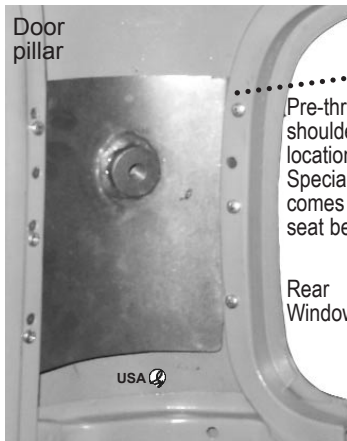

SEAT BELTS

Pre-threaded shoulder bolt location. Special bolt comes with seat belts.

BOLT IN SEAT BELT MOUNTS, can be welded in or Bolted. Utilizes strength of upper cab for safety by going behind both sides. Mounting position is preset at correct height. Recessed and positioned to use ABS or stock headliner, or any other upholstery. Fits standard window cab. PAIR with hardware2180\$89.00 pr.

Big Back Window Post inserts, must be welded in, threaded for shoulder mounting bolt2181\$13.50 pr

Seat belt colors, Push button style is Stocked in Black, Charcoal, Silver, Antelope, Maroon & Dark Blue no added cost. About 60, additional colors, like bright red, yellow, lime, purple, etc. available in Aircraft style Chrome buckle only, retractor cover is black.

We have done some research on seat belts and these are the highest quality we found. Ask for color samples. Belts are retracting and fit best mounted just slightly behind seat, ALL mounting hardware is included. **CHROME LIFT LATCH STYLE**, I just hate belts that don't retract so did not stock Chrome lift latch style until I could get good retracting ones. ****BELTS ARE SOLD PER PERSON and include hardware.****