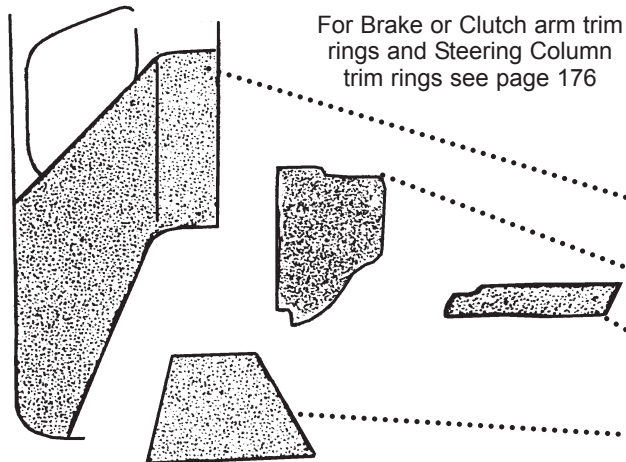

CARPET

COLOR SAMPLES ARE FREE JUST ASK

For Brake or Clutch arm trim rings and Steering Column trim rings see page 176

Order colors by sample number stapled to sample, see page 6 for color sample numbers also, but note: colors printed on page are not even close to actual color. We are happy to send you free color samples and help in any way matching colors. Remember most guys are a little bit color blind, let your favorite Mid-Fifty girl, or your other favorite lady, help when choosing colors. **COLOR SAMPLES ARE FREE .SMP-CG or SMP-CC**

Loop and Double Density styles are also available. Covers rocker area, if using stainless rocker or carpet keepers, just trim and tuck under keeper. Custom made from Sy's patterns, cover floor completely, not just universal, see options.