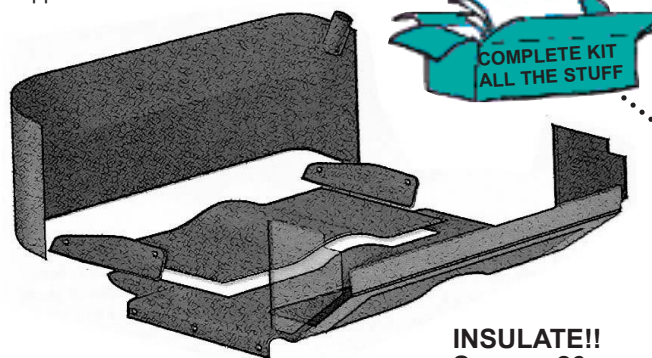

CARPET

COLOR SAMPLES ARE FREE JUST ASK

For Brake or Clutch arm trim rings and Steering Column trim rings see page 176

Order colors by sample number stapled to sample, see page 6 for color sample numbers also, but note: colors printed on page are not even close to actual color. We are happy to send you free color samples and help in any way matching colors. Remember most guys are a little bit color blind, let your favorite Mid-Fifty girl, or your other favorite lady, help when choosing colors. **COLOR SAMPLES ARE FREE .SMP-CG or SMP-CC**

Cans of glue can not be shipped air.

INSULATE!!
See pg. 26

close-up of Cut Pile and Loop style. We suggest Cut Pile for most trucks, is plush and looks great.

ALWAYS INSULATE FLOOR

Carpet Color samples are free, lots of shades of gray for instance, we are happy to send samples first, it is best to be sure of colors. We use Highest quality automotive carpet in cut pile.