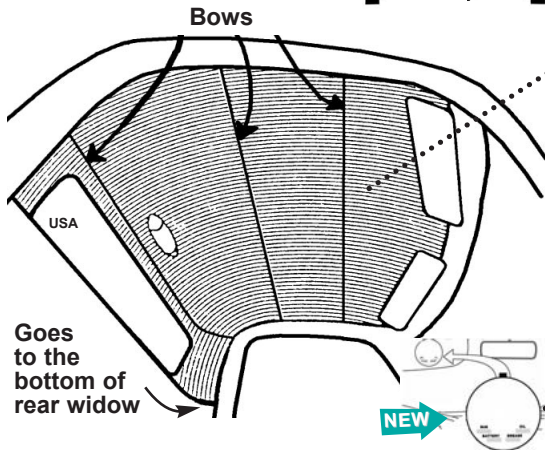

OVERDONE DAMPNER KIT

- .....92166-(yr) .....$66.00 kit

see page 24 for more info.

PANEL TRUCK HEADLINERS SEE PANEL TRUCK PAGE 184

SUSPENDED HEADLINER KITS

Complete kit includes Sewn Headliner, Steel bows and bow mounting brackets, Hide-em trim welting, die cut tack strips, hardware and instructions. Order by year of truck, Standard or Wrap around Window and color.

VINYL SUSPENDED HEADLINERS

- BLACK .....2120-05B ...$165.00 kit
- GREY.....2120-15V ...$165.00 kit
- COLORS, See color samples .....2120-(color) . $179.00 kit

VELOUR SUSPENDED HEADLINERS

- .....2121-(color) . $189.00 kit

TWEED SUSPENDED HEADLINERS

- .....2122-(color) . $189.00 kit

Order by year of truck, Standard or Wrap around Window and color. CALL FOR FREE COLOR AND FABRIC SAMPLES

VANITY MIRROR With SERVICE RECORD

- .2106-VM ...$15.00 ea.

nostalgic clip-on polished visor mirror, spot to enter, gas, oil, battery, grease.

VISORS, STOCK GRAY PANEL-BOARD

- 1953-55 .....2106-5355 ...$24.50 ea.
- 1956, slightly longer .....2106-56 .....$24.50 ea.

UPHOLSTERED PADDED VISORS

Complete spring loaded inner core, covered. Order Material and Color,

- VINYL VISOR, BLACK .....2106-BK .....$35.00 ea.
- VINYL VISOR, order color (one) .....2106-V(Color) $40.00 ea.
- VELOUR VISOR, order color (one) .....2106-L(Color) $45.00 ea.
- TWEED FABRIC VISOR, (one) .....2106-T(Color) $45.00 ea

VISOR BRACKETS

- 1953-55 Stock GRAY .....2105-5355 ...$18.50 ea.
- 1953-55 CHROME .....2105-5355CH..$28.50 ea.
- 1956 Stock GRAY .....2105-56 .....$18.50 ea.
- 1956 CHROME .....2105-56CH ..$28.50 ea.

VISOR BRACKET SCREWS, (6)

- .....82105 .....$2.95 set

Polished Stainless

ABS OVERHEAD CONSOLE

Trim to fit, can be installed with fiberglass or ABS headliners. Faceplate fits standard radios, gauges, etc. room for lights, power window switches, etc. Paint with standard vinyl dye or upholster. Shown upholstered ..... 2118-RD .....$85.00 requires trimming to fit.