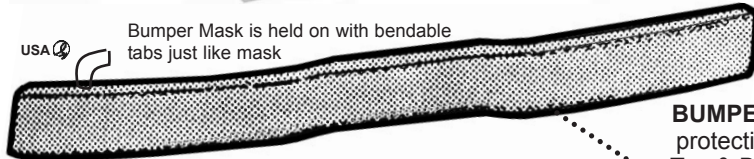

The *Lindstedt*, velcro opening here so the hood will open with mask in place. Easy open and close.

FRONT MASK

1953-56 COMPLETE MASK in BLACK

Highest quality padded vinyl, with soft paint protecting felt underside and felt covered attachments, Includes vinyl storage pouch.

NEW, now available with velcro opening so you can open the hood without removing the mask. Works with stock or flip hoods.

MASK FOR USE WITH BUMPER Custom made to go around frame.
Shown BLACK .....0140-WB ...$240.00 ea.
With Velcro Closure, The Lindstedt .....0141-VB ...$245.00 ea.

MASK FOR USE WITHOUT BUMPER
BLACK .....0140-NB ...$240.00 ea.
The Lindstedt, with velcro Closure .....0141-VNB ...$245.00 ea.
no bumper and NO park light openings ...0141-VNBP ...$245.00 ea.

FELT COVERED ATTACHING TABS
For replacing worn tabs .....0142 .....$6.50 ea.

MASK IN BRIGHT PORSCHE RED, YELLOW OR WHITE
We are happy to send a material sample so you can see the actual color.
SAMP-MR, MY, MW .....NO CHARGE
Colors are Special order, may take a couple weeks, ...$230.00 ea.

Bumper Mask is held on with bendable tabs just like mask