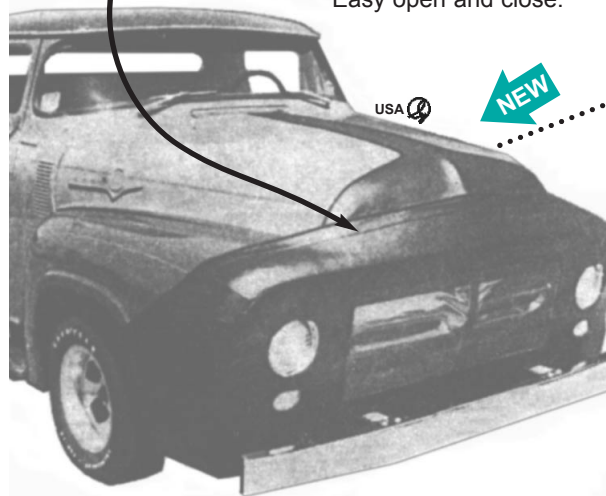

The *Lindstedt*, velcro opening here so the hood will open with mask in place. Easy open and close.

FRONT MASK

1953-56 COMPLETE MASK in BLACK

Highest quality padded vinyl, with soft paint protecting felt underside and felt covered attachments, Includes vinyl storage pouch.

NEW, now available with velcro opening so you can open the hood without removing the mask. Works with stock or flip hoods.

MASK FOR USE WITH BUMPER Custom made to go around frame.
Shown BLACK .....0140-WB ...$240.00 ea.
With Velcro Closure, The Lindstedt .....0141-VB ...$245.00 ea.

MASK FOR USE WITHOUT BUMPER
BLACK .....0140-NB ...$240.00 ea.
The Lindstedt, with velcro Closure .....0141-VNB ...$245.00 ea.
no bumper and NO park light openings ...0141-VNBP ...$245.00 ea.

FELT COVERED ATTACHING TABS
For replacing worn tabs .....0142 .....$6.50 ea.

MASK IN BRIGHT PORSCHE RED, YELLOW OR WHITE
We are happy to send a material sample so you can see the actual color.
SAMP-MR, MY, MW .....NO CHARGE
Colors are Special order, may take a couple weeks, ...$230.00 ea.

Bumper Mask is held on with bendable tabs just like mask