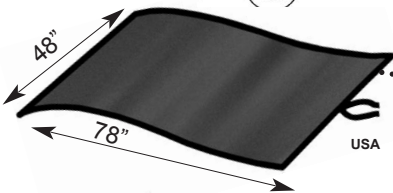

The *Lindstedt*, velcro opening here so the hood will open with mask in place. Easy open and close.

FRONT MASK

1953-56 COMPLETE MASK in BLACK

Highest quality padded vinyl, with soft paint protecting felt underside and felt covered attachments, Includes vinyl storage pouch.

NEW, now available with velcro opening so you can open the hood without removing the mask. Works with stock or flip hoods.

MASK FOR USE WITH BUMPER Custom made to go around frame.
Shown BLACK .....0140-WB ...$240.00 ea.
With Velcro Closure, The Lindstedt .....0141-VB ...$245.00 ea.

MASK FOR USE WITHOUT BUMPER
BLACK .....0140-NB ...$240.00 ea.
The Lindstedt, with velcro Closure .....0141-VNB ...$245.00 ea.
no bumper and NO park light openings ...0141-VNBP ...$245.00 ea.

FELT COVERED ATTACHING TABS
For replacing worn tabs .....0142 .....$6.50 ea.

MASK IN BRIGHT PORSCHE RED, YELLOW OR WHITE
We are happy to send a material sample so you can see the actual color.
SAMP-MR, MY, MW .....NO CHARGE
Colors are Special order, may take a couple weeks, ...$230.00 ea.

STICK & REMOVE ROAD WRAP
100 FT ROLL

BUMPER MASK

for bumpers see page 30

BUMPER MASK, Matches front mask, Good looking and great protection. Sewn with center contour for perfect fit. Covers Front, Top & Bottom. Special Order Red, Yellow, White, call for price
BLACK .....0143 .....$95.00 ea.

NEW, ANOTHER ONE OF SY'S FAVORITE THINGS

ROAD WRAP, like a big plastic sticky note, does not damage paint, is great to protect while you work on the truck, stick a piece over any painted surface, THEN install the bezel, emblem, handle, etc. So many handy uses as well as protecting while on, or in, a trailer, on the road, in storage, etc. 100 Feet .....2169-RW .....$26.50 roll

MECHANICS FENDER and FRONT END PROTETIVE COVER