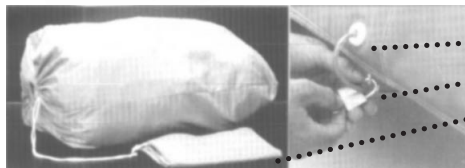

MECHANICS FENDER and FRONT END PROTETIVE COVER

Professional protection developed for Bobco! work in engine compartment with confidence the body and paint are protected. Neatest thing, made to fit just this truck, won't fall off, padded for real protection, leave it on, protects from your or anyone else leaning over, dropping tools, etc. Heavy Weight (4) for professionals or extra protection. ...\$128.50 ea.
 Medium Weight (2) we like this one for normal use.\$98.50 ea.

STOCK HOOD0158-(2 or 4)
 FRONT TILT HOOD0159-(2 or 4)

BED COVERTC-9102\$55.00 ea.
 Protect your bed while it is waiting to be installed or a quick cover up for coolers and such at outings.

BED MAT, CHARCOAL0154-CH ...\$39.95 ea.
 Bound edges, newer style dash cover type carpet. Quick protection of fine bed wood and strips, rolls up with attached velcro strap for storage