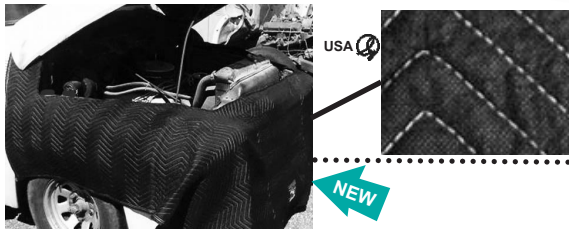

NEW, ANOTHER ONE OF SY'S FAVORITE THINGS

ROAD WRAP, like a big plastic sticky note, does not damage paint, is great to protect while you work on the truck, stick a piece over any painted surface, THEN install the bezel, emblem, handle, etc. So many handy uses as well as protecting while on, or in, a trailer, on the road, in storage, etc. 100 Feet .....2169-RW .....$26.50 roll