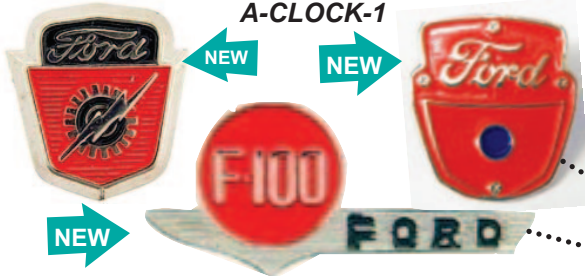

### CLOCKS, PERSONALIZED AND COLORIZED

Order style and state color. . . . Clock #. . . . \$25.00 ea. Add name. . . A-CLOCK-AN . \$3.00  
 we can not match specific paint colors but will do our best. Can add Name to clock or license plate.

A-CLOCK-5

A-CLOCK-1

A-CLOCK-2

A-CLOCK-3

A-CLOCK-4

A-CLOCK-6

### HAT PINS BACK IN STOCK!!!!

Just these three "F-100" styles, check website as we have some left overs engine badges, 289, 302 etc. and a few misc other ford styles, as we find them they will show up on website.