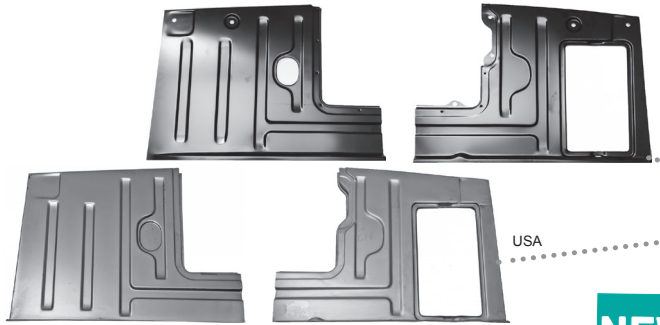

CAB REPAIR, FLOOR

FLOOR PANELS

Are interchangeable if you are using a modern 10" long battery, use matching battery hole cover. Driver side 56 will fit 53-55 without gas tank, 53-55 will fit 56 just add a gas sender cover. Oversize shipping

- 1956 driver side ..... 7722-56L .....$99.00 ea
- 1956 passenger side ..... 7722-56R .....$99.00 ea
- 1956 new made in USA ..... 7721-56L .....$99.00 ea
- 1956 new made in USA ..... 7720-56R .....$99.00 ea
- 1953-55 driver side, USA ..... 7721-5355L .....$99.00 ea
- 1953-55 passenger side, USA ..... 7720-5355R .....$99.00 ea
- 1953-56, pass, no battery hole ..... 7720-JRN .....$99.00 ea
- 1953-56, pass, no holes ..... 7721-JL .....$99.00 ea