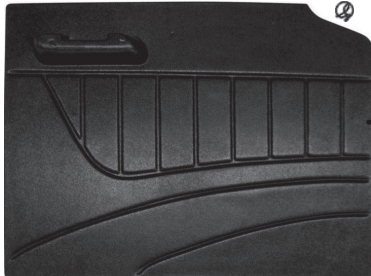

ABS INTERIORS

All ABS parts made in the USA

ABS KICK PANELS

Nice rolled edge, paint, cover or leave as is, black ABS Plastic. Attaches with velcro tabs

1953-55 embossed pattern.....	2117-5355RD	\$89.00 pr
1953-55 smooth.....	2117-5355SM	\$89.00 pr
1956 embossed pattern.....	2117-56RD	\$89.00 pr
1956 smooth.....	2117-56SM	\$89.00 pr

Also see additional kick panels on page 20

DOOR PANELS

Door panels come with or without arm rests. Arm rests are hollow for power window switches, etc. Goes on easy with duo-lock tape pieces, cover with material or paint.