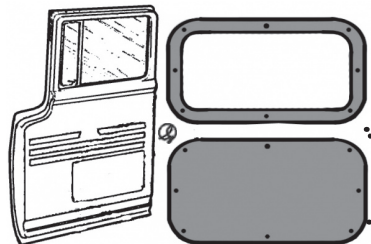

DAMPENER KITS

Strips of self adhesive material, does both doors

Inner door	92180.....	$25.00 kit
Behind door panel	92181.....	$25.00 kit

DOOR INSPECTION PLATE

Always use these to reduce noise & protect upholstered panels from moisture.

Gasket, does both doors	2126-GSKT.....	$19.95 pr
ABS, countersunk holes, rolled edge	2126-ABS	$47.50 ea
Steel, new reproduction.....	2126-STL.....	$47.50 ea

Screw sets

Zinc.....	81118-Z.....	$3.50 kit
Stainless.....	81118-SS	$6.90 kit
Polished stainless.....	81118-PS	$10.50 kit