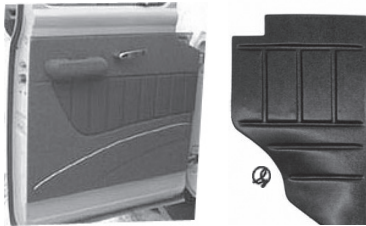

ABS INTERIORS

All ABS parts made in the USA

ABS KICK PANELS

Nice rolled edge, paint, cover or leave as is, black ABS Plastic. Attaches with velcro tabs

1953-55 embossed pattern.....	2117-5355RD	\$89.00 pr
1953-55 smooth.....	2117-5355SM	\$89.00 pr
1956 embossed pattern.....	2117-56RD	\$89.00 pr
1956 smooth.....	2117-56SM	\$89.00 pr