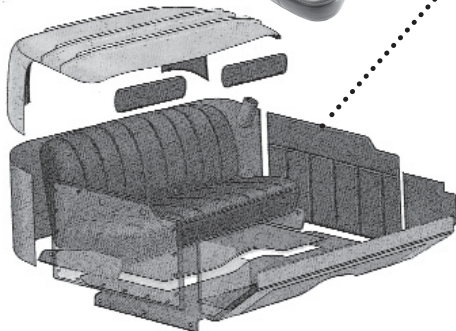

## CENTER CONSOLES

King size drink holders, storage compartment, armrest.

Colors can be matched to our seat covers also, ask for special color samples.

### For bench seats

*Fits stock style seat, has a securing strap*

- Single standard color ..... A-0130 ..... \$89.95 ea
- Two tone, color matched ..... A-0132 ..... \$119.95 ea

### For bucket seats

*Fits between bucket seats.*

- Black or dark grey ..... A-0135(color) ..... \$125.00 ea