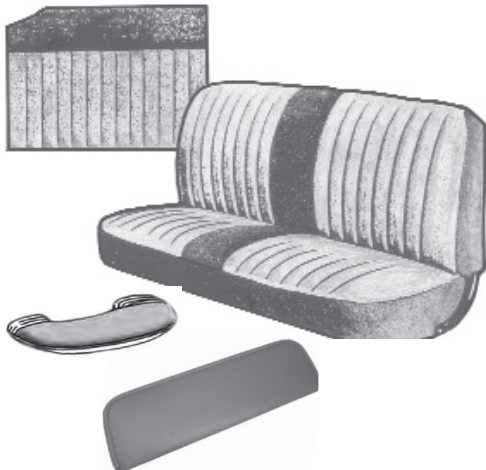

UPHOLSTERY KITS

All upholstery kits made in the USA

CHANNEL DESIGN SEAT KIT

Choose materials and colors for seat, back rest and sides
See page 6 for color choices and fabric samples

Material options

All vinyl	SCNL-V	\$169.95 kit
All velour with vinyl piping.....	SCNL-99.....	\$189.95 kit
All velour with velour piping	SCNL-100.....	\$159.95 kit
Velour with vinyl sides	SCNL-FV	\$189.95 kit
All tweed	SCNL-T100.....	\$199.95 kit
Tweed with vinyl sides.....	SCNL-TV	\$199.95 kit

Extras

Buttons, will match seat fabric	ADD-BUT-CD	\$20.00 set
Closed back rest, need for big back window	ADD-CLOSED	\$20.00 ea
Door panels to match,		
All vinyl	SCNL-DV(year)	\$139.95 pr
Velour with piping or vinyl upper.....	SCNL-DF(year).....	\$189.95 pr
Tweed or tweed with vinyl upper	SCNL-DT(year).....	\$189.95 pr
Arm rests, covered to match.....	2125-CVR.....	\$85.00 pr
Covered visors, choose material & color.....	92106-Color.....	\$89.95 pr

VINTAGE SQUARES DESIGN SEAT KIT

Choose materials and colors for Inserts, seat, back rest, sides and center
See page 6 for color choices and fabric samples

Material options

All vinyl	SVNT-V.....	\$149.95 kit
All velour with vinyl piping.....	SVNT-99.....	\$199.95 kit
Velour with vinyl sides & center	SVNT-FV	\$199.95 kit

Extras

Buttons, will match seat fabric	ADD-BUT-VS	\$20.00 kit
Closed back rest, need for big back window	ADD-CLOSED	\$20.00 ea
Door panels to match		
All vinyl	SVNT-(YR)DV.....	\$169.95 pr
Velour or velour with vinyl uppers.....	SVNT-(YR)DF.....	\$189.95 pr
Arm rests, covered to match.....	2125-CVR.....	\$85.00 pr
Covered visors, choose material & color.....	92106-Color.....	\$89.95 pr