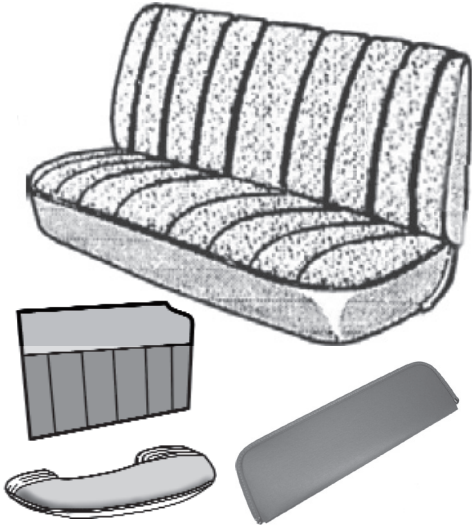

UPHOLSTERY KITS

All upholstery kits made in the USA

CHANNEL DESIGN SEAT KIT

Choose materials and colors for seat, back rest and sides
See page 6 for color choices and fabric samples

Material options

All vinyl	SCNL-V	\$169.95 kit
All velour with vinyl piping.....	SCNL-99.....	\$189.95 kit
All velour with velour piping	SCNL-100.....	\$159.95 kit
Velour with vinyl sides	SCNL-FV	\$189.95 kit
All tweed	SCNL-T100.....	\$199.95 kit
Tweed with vinyl sides.....	SCNL-TV	\$199.95 kit

Extras

Buttons, will match seat fabric	ADD-BUT-CD	\$20.00 set
Closed back rest, need for big back window	ADD-CLOSED	\$20.00 ea
Door panels to match,		
All vinyl	SCNL-DV(year)	\$139.95 pr
Velour with piping or vinyl upper.....	SCNL-DF(year).....	\$189.95 pr
Tweed or tweed with vinyl upper	SCNL-DT(year).....	\$189.95 pr
Arm rests, covered to match.....	2125-CVR.....	\$85.00 pr
Covered visors, choose material & color.....	92106-Color.....	\$89.95 pr

VINTAGE SQUARES DESIGN SEAT KIT

Choose materials and colors for Inserts, seat, back rest, sides and center
See page 6 for color choices and fabric samples

Material options

All vinyl	SVNT-V.....	\$149.95 kit
All velour with vinyl piping.....	SVNT-99.....	\$199.95 kit
Velour with vinyl sides & center	SVNT-FV	\$199.95 kit

DESIGNER TWEED SEAT KIT

Choose colors combination for inserts, seat, sides, center & back rest
See page 6 for color choices and fabric samples

Color combination

One color, sides, back & seat.....	STWD-1.....	\$199.95 kit
Two colors	STWD-2.....	\$199.95 kit