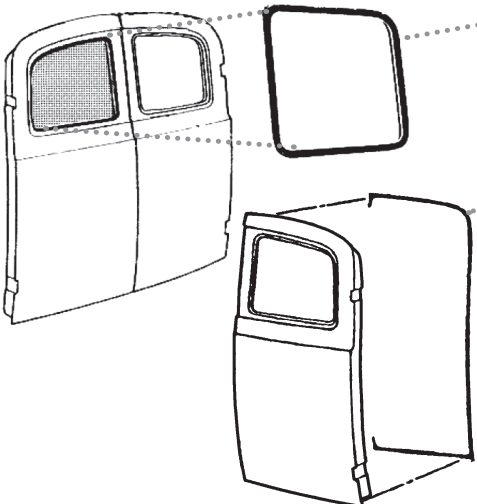

PANEL TRUCK PARTS

- REAR WINDOW SEALS** P-3132.....\$58.50 pr
Small square side goes out, long round side in.
- REAR WINDOW GLASS**.....P-1708.....\$50.00 ea
Clear, tinted, smoke, takes 2 per truck, oversize shipping
- REAR WINDOW PATTERN**B-1708.....\$10.00 ea
- REAR DOOR SEALS**.....P-3130.....\$59.00 pr
Pair includes both doors and center
- “I NEED IT ALL” WEATHER-SEAL & ANTI-RATTLE KIT**
Includes rear door and window seals.
- 1953-55 panel..... P-93102-5355 \$559.00 kit
- 1956 panel with groove for trim P-93102-56WG ... \$549.00 kit
- 1956 panel no groove for trim..... P-93102-56NO \$549.00 kit

PANEL TRUCK FLOORS: are not individual pieces, they are a sheet of plywood. Do not use individual pieces, the exhaust could come up inside the truck. We love to sell fenders but not because you nodded off while running down the road. We are working on a nice setup to solve this and make a nice floor, if you are interested ask and we will notify you when finished.