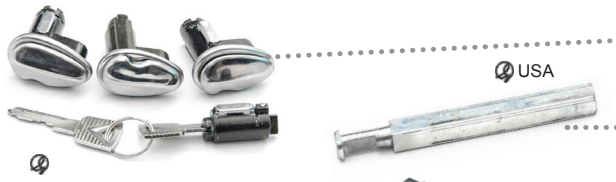

PANEL TRUCK DOOR LOCKS