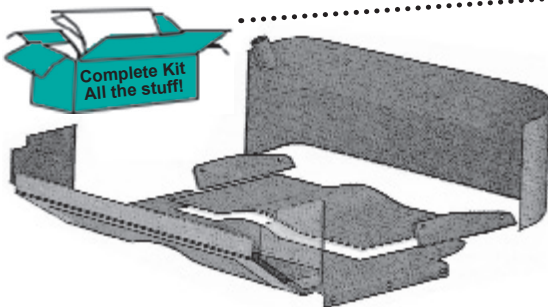

CARPET

1-800-252-1956