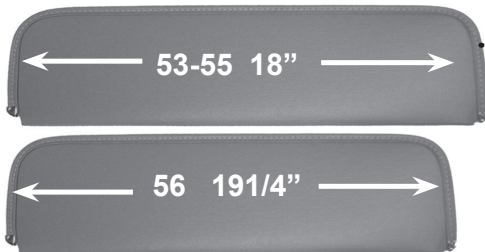

Upholstered & padded

Complete spring loaded inner core, covered. Order material and color

Vinyl, black.....	2106-V-05V.....	$35.00 ea
Vinyl, order color (one).....	2106-V(color).....	$40.00 ea
Velour, order color (one).....	2106-L(color).....	$45.00 ea
Tweed, (one).....	2106-T(color).....	$45.00 ea