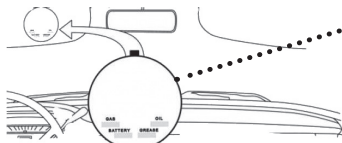

Polished.....	2106-VM.....	\$15.00 ea
---------------	--------------	------------

SUN VISORS

Stock gray panel-board

1953-55.....	2106-5355.....	\$24.50 ea
1956, slightly longer.....	2106-56.....	\$24.50 ea