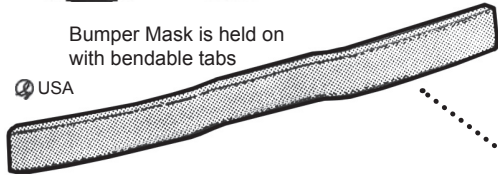

MASKS & COVERS

FRONT MASK

Highest quality padded vinyl, with soft paint protecting felt underside and felt covered attachments. Includes vinyl storage pouch. Also available with velcro opening so you can open the hood without removing the mask. Works with stock or flip hoods.

MASK FOR USE WITH BUMPER

Custom made to go around frame.

- Black.....0140-WB.....\$240.00 ea
- With velcro closure0141-VB.....\$245.00 ea

MASK FOR USE WITHOUT BUMPER

- Black.....0140-NB.....\$240.00 ea
- With velcro closure0141-VNB.....\$245.00 ea
- No park light openings.....0141-VNBP.....\$245.00 ea

FELT COVERED ATTACHING TABS

- For replacing worn tabs.....0142.....\$6.50 ea

Bumper Mask is held on with bendable tabs

USA

BUMPER MASK

Matches front mask, good looking and great protection. Sewn with center contour for perfect fit. Covers front, top & bottom.