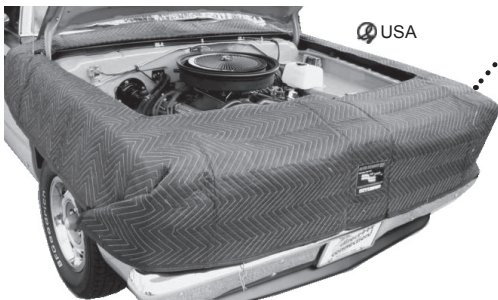

USA

MECHANICS FENDER & FRONT END COVER

Professional protection developed for Bobco! Work in engine compartment with confidence the body and paint are protected. Neatest thing, made to fit just this truck, won't fall off, padded for real protection, leave it on, protects from you or anyone else leaning over, dropping tools, etc

- Stock hood, heavy weight.....0158-4 .....$128.50 ea
- Stock hood, normal.....0158-2 .....$98.50 ea
- Front tilt hood, heavy weight.....0159-4 .....$128.50 ea
- Front tilt hood, normal.....0159-2 .....$98.50 ea
- Bed cover .....TC-9102.....$55.00 ea

Protect your bed while it is waiting to be installed or a quick cover up for coolers and such at outings.