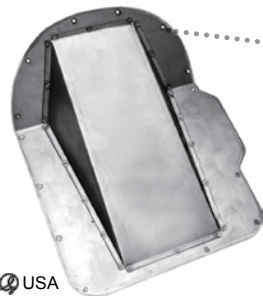

CUSTOM FIREWALL REPLACEMENT

16 Gauge steel with 4" deep firewall setback. Welding required, not a cover, replaces firewall and gives 4" extra room for engine. Matches custom floor board & tunnel kit below. Oversize shipping
 4" setback 7519 \$450.00 ea
Only a few left, no longer making

ABS INSIDE UNDERDASH FIREWALL COVER

Made specifically for above custom set back firewall.
 ABS 7517-ABS..... \$189.00 ea

STOCK STYLE FIREWALL

Half sections, complete with toe board area. Not a cover, reproduction of 1956 original, but split in half, extra material at center for installation. Goes from top of cowl to floor. Fits 53-55 but will have little wiper motor indent. Oversize shipping
 Driver side 7770-L..... \$119.00 ea
 Passenger side..... 7772-R \$119.00 ea

CUSTOM FLOOR BOARD & TUNNEL KIT

16 Gauge steel, replaces entire front floor, toe board and transmission area. High clearance for automatic transmissions. Oversize shipping.
 Kit, use with firewall above 7518 \$289.00 set
 Kit, use with stock firewall..... 7518-SF \$289.00 set
 Just the tunnel 7515-T..... \$125.00 ea
 Matching rear floorboard 7516 \$160.00 ea
For stock floor panels see page 109

USA

TRANSMISSION COVERS

Taller, for large trans 7786-TALL..... \$119.00 ea
 Stock steel 7786 \$60.00 ea
 Gasket, 2 piece..... 7786-GSKT \$16.90 ea

HEATER HOLES COVER

Stock, 1953-55 1900-5355..... \$22.00 ea
 Stock, 1956..... 1900-56 \$22.00 ea
 Polished, 1953-55..... 1901-5355..... \$29.00 ea
 Polished, 1956..... 1901-56.....