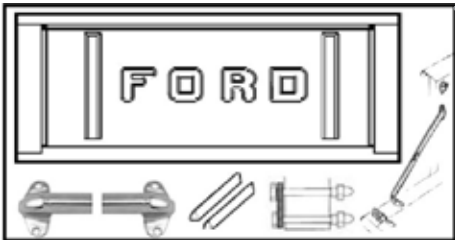

SHORT BED TAILGATE KITS

USA

TAILGATE WITH HIDDEN LATCHES & SUPPORTS

NEAT, NEAT, NEAT! Tailgate includes hidden latches and supports. At last a gate with sturdy supports that mount to the side so you can actually "tailgate". Latches are "bear-claw" style to hold gate securely and open quick & easy with a small button. Gate is smooth style (Ford won't let us use FORD letters) Also available with louvers, and for long bed.

Smooth gate, zinc supports	0246	$370.00 ea
Smooth gate, polished supports	0246-P	$425.00 ea
Kit, with polished supports, hinges & bolts	90259	$515.00 kit
Louvered, 4 rows	0246-V4	$395.00 ea
Louvered, 7 rows	0246-V7	$425.00 ea
Long bed, page 133.....	F2-0246	$395.00 ea

CONVERSION KIT

Supports and latch kit for existing stock or re-manufactured gates. Convert your gate to similar neat latches & supports. Does not mount as shown here

Latch & zinc plate support	0276	$145.00 ea
Latch & polished stainless support.....	0276-PS	$210.00 ea

TAILGATE KITS

We have many, many styles of gates and latching, Here are some of the more popular in handy kits. Includes a Gate, both hinges, alignment bumpers, attaching bolts and a latch & support style.

Chain supports

With "FORD" letters, steel mounting.....	90252-Z	$415.95 kit
With "FORD" letters, polished mounting.....	90252-PS	$499.95 kit
No letters, steel mounting.....	90253-Z	$339.95 kit
No letters, polished mounting.....	90253-PS	$429.95 kit
Inside latch and supports, polished hinges & latches, chrome supports		
With "FORD" letters	90254	$519.95 kit
No letters	90255	$449.95 kit

TAILGATE TOP PROTECTOR