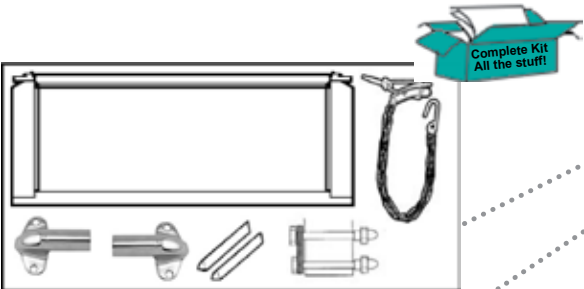

Chain supports

With "FORD" letters, steel mounting.....	90252-Z	$415.95 kit
With "FORD" letters, polished mounting.....	90252-PS	$499.95 kit
No letters, steel mounting.....	90253-Z	$339.95 kit
No letters, polished mounting.....	90253-PS	$429.95 kit
Inside latch and supports, polished hinges & latches, chrome supports		
With "FORD" letters	90254	$519.95 kit
No letters	90255	$449.95 kit

TAILGATE TOP PROTECTOR

With or without notch for chain ear. A handy repair for dented gate.

Plain steel, with notch.....	0223	$39.95 ea
Plain steel, no notch	0224	$39.95 ea
Polished stainless, with notch.....	0223-PS	$49.95 ea
Polished stainless, no notch.....	0224-PS	$49.95 ea
Attaching screws, polished stainless	80220-PS	$3.00 kit
F-250 and F-350.....	F2-0258-N.....	$59.95 ea

DIE CUT VINYL LETTERING & BARS

Choose color	D-0266-(Color)...	$9.00 ea
<i>White, black, blue, red, silver, yellow, green, orange, purple</i>		
Chrome.....	D-0265	$10.00 set
F-250-350 Chrome	F2-0266-CH.....	$15.00 ea
F-250-350 Colors.....	F2-0266-(color)	$15.00 ea