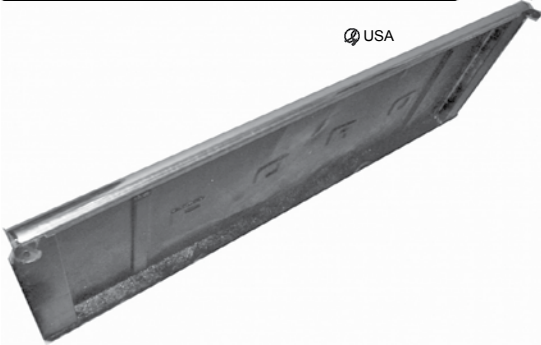

SHORT BED TAILGATE KITS

USA

TAILGATE WITH HIDDEN LATCHES & SUPPORTS

NEAT, NEAT, NEAT! Tailgate includes hidden latches and supports. At last a gate with sturdy supports that mount to the side so you can actually "tailgate". Latches are "bear-claw" style to hold gate securely and open quick & easy with a small button. Gate is smooth style (Ford won't let us use FORD letters) Also available with louvers, and for long bed.

Smooth gate, zinc supports	0246	$370.00 ea
Smooth gate, polished supports	0246-P	$425.00 ea
Kit, with polished supports, hinges & bolts	90259	$515.00 kit
Louvered, 4 rows	0246-V4	$395.00 ea
Louvered, 7 rows	0246-V7	$425.00 ea
Long bed, page 133.....	F2-0246	$395.00 ea

CONVERSION KIT

Supports and latch kit for existing stock or re-manufactured gates. Convert your gate to similar neat latches & supports. Does not mount as shown here

Latch & zinc plate support	0276	$145.00 ea
Latch & polished stainless support.....	0276-PS	$210.00 ea

TAILGATE KITS

We have many, many styles of gates and latching, Here are some of the more popular in handy kits. Includes a Gate, both hinges, alignment bumpers, attaching bolts and a latch & support style.

Chain supports

With "FORD" letters, steel mounting.....	90252-Z	$415.95 kit
With "FORD" letters, polished mounting.....	90252-PS	$499.95 kit
No letters, steel mounting.....	90253-Z	$339.95 kit
No letters, polished mounting.....	90253-PS	$429.95 kit
Inside latch and supports, polished hinges & latches, chrome supports		
With "FORD" letters	90254	$519.95 kit
No letters	90255	$449.95 kit

TAILGATE TOP PROTECTOR