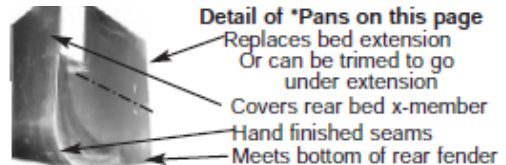

OTHER CUSTOM ROLL PANS

- Curved license box and slotted lights.....7265-CSD... $385.00 ea
- With flames.....7260-BFL4.. $375.00 ea
- With ford script.....7262-FS4... $375.00 ea
- With ford in oval.....7261-FO4 ... $375.00 ea
- With 6 oval lights small-med-lg & box.....7268-BV..... $365.00 ea
- With year & ford.....7263-YF..... $385.00 ea