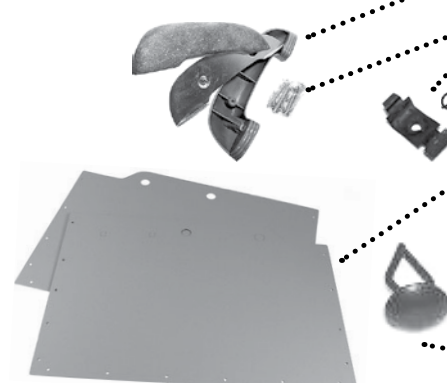

Photo courtesy of John Kovach

DOOR PANELS

Grey panel-board

- 1953-55..... 2107-5355..... $55.00 pr
- 1956..... 2107-56..... $55.00 pr
- Imperfects, perfect for upholstering..... $20.00 pr

Flat ABS door panels, like original

- 1953-55 pair..... 2144-5355..... $89.00 pr
- 1956 pair..... 2144-56..... $89.00 pr
- Door panel button clips, gray..... 82123..... $7.50 set

Works on flat ABS panels, very strong, little too strong for cardboard.

- Clips for upholstered panels..... 82122..... $7.50 kit

Clip in from backside and are hidden from front.