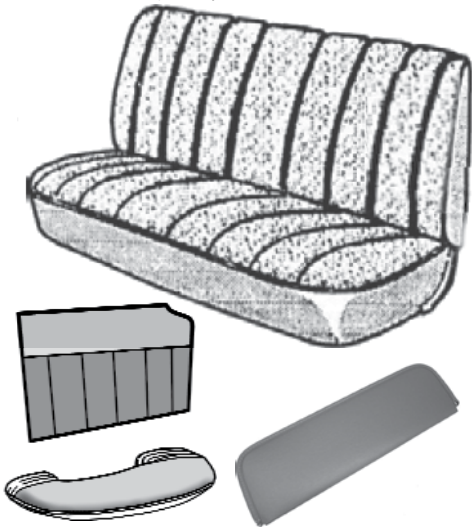

UPHOLSTERY KITS

All upholstery kits made in the USA

CHANNEL DESIGN SEAT KIT

Choose materials and colors for seat, back rest and sides
See page 6 for color choices and fabric samples

Material options

All vinyl	SCNL-V	\$169.95 kit
All velour with vinyl piping.....	SCNL-99.....	\$189.95 kit
All velour with velour piping	SCNL-100.....	\$159.95 kit
Velour with vinyl sides	SCNL-FV	\$189.95 kit
All tweed	SCNL-T100.....	\$199.95 kit
Tweed with vinyl sides	SCNL-TV	\$199.95 kit

Extras

Buttons, will match seat fabric	ADD-BUT-CD	\$20.00 set
Closed back rest, need for big back window	ADD-CLOSED	\$20.00 ea
Door panels to match,		
All vinyl	SCNL-DV(year)	\$139.95 pr
Velour with piping or vinyl upper.....	SCNL-DF(year).....	\$189.95 pr
Tweed or tweed with vinyl upper	SCNL-DT(year).....	\$189.95 pr
Arm rests, covered to match.....	2125-CVR.....	\$85.00 pr
Covered visors, choose material & color.....	92106-Color.....	\$89.95 pr

VINTAGE SQUARES DESIGN SEAT KIT

Choose materials and colors for Inserts, seat, back rest, sides and center
See page 6 for color choices and fabric samples

Material options

All vinyl	SVNT-V.....	\$149.95 kit
All velour with vinyl piping.....	SVNT-99.....	\$199.95 kit
Velour with vinyl sides & center	SVNT-FV	\$199.95 kit

DESIGNER TWEED SEAT KIT

Choose colors combination for inserts, seat, sides, center & back rest
See page 6 for color choices and fabric samples

Color combination

One color, sides, back & seat.....	STWD-1.....	\$199.95 kit
Two colors	STWD-2.....	\$199.95 kit