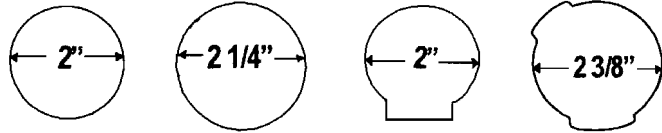

COLUMN DROPS

DROPS most trucks need 4 1/2" but we carry 3.5" 4.5" And 5.5" Lengths. Measure from dash to center of column.

ALUMINUM COLUMN DROPS

	PRICE	2" columns		2 1/4" columns		2" GM van		2 3/8"	
		No Shift	With Shift	With Shift	With wire co	GM styles	GM styles		
4.5" DROP, BRUSHED	\$78.50	4672-4B	4674-4B	*4671-4B	*4673-4B				
4.5" DROP, POLISHED	\$78.50	4672-4P	4674-4P	*4671-4P	*4673-4P				
3.5" DROP, BRUSHED	\$78.50	4672-3B	4674-3B	*4671-3B	*4673-3B				
3.5" DROP, BRUSHED	\$78.50	4672-3P	4674-3P	*4671-3P	*4673-3P				

5.5" Available also add 5 to part number *Van and GM car styles are \$85.00 these days as not many are made

SMOOTH COLUMN DROPS

A more sleek and smooth design, rounded edges, very high polish. Available in 1 3/4" and 2" hole size only. Flaming River. Drop lengths, 2 1/2" & 5 1/2", our trucks usually need 4.5".