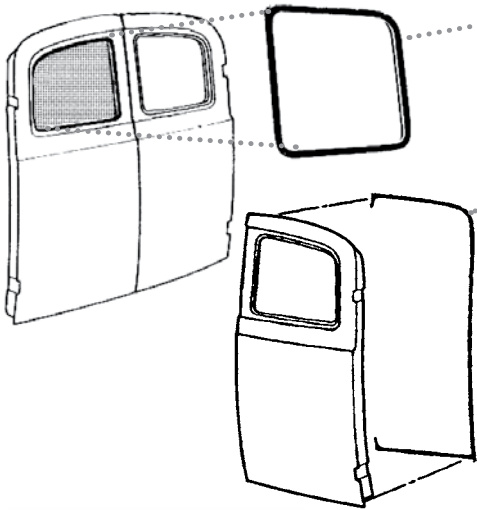

PANEL TRUCK PARTS

- REAR WINDOW SEALS** P-3132.....\$58.50 pr
Small square side goes out, long round side in.
- REAR WINDOW GLASS**..... P-1708.....\$50.00 ea
Clear, tinted, smoke, takes 2 per truck, oversize shipping
- REAR WINDOW PATTERN** B-1708.....\$10.00 ea
- REAR DOOR SEALS**..... P-3130.....\$59.00 pr
Pair includes both doors and center
- “I NEED IT ALL” WEATHER-SEAL & ANTI-RATTLE KIT**
Includes rear door and window seals.
- 1953-55 panel..... P-93102-5355 \$559.00 kit
- 1956 panel with groove for trim..... P-93102-56WG ... \$549.00 kit
- 1956 panel no groove for trim..... P-93102-56NO \$549.00 kit

PANEL TRUCK FLOORS: are not individual pieces, they are a sheet of plywood. Do not use individual pieces, the exhaust could come up inside the truck. We love to sell fenders but not because you nodded off while running down the road. We are working on a nice setup to solve this and make a nice floor, if you are interested ask and we will notify you when finished.