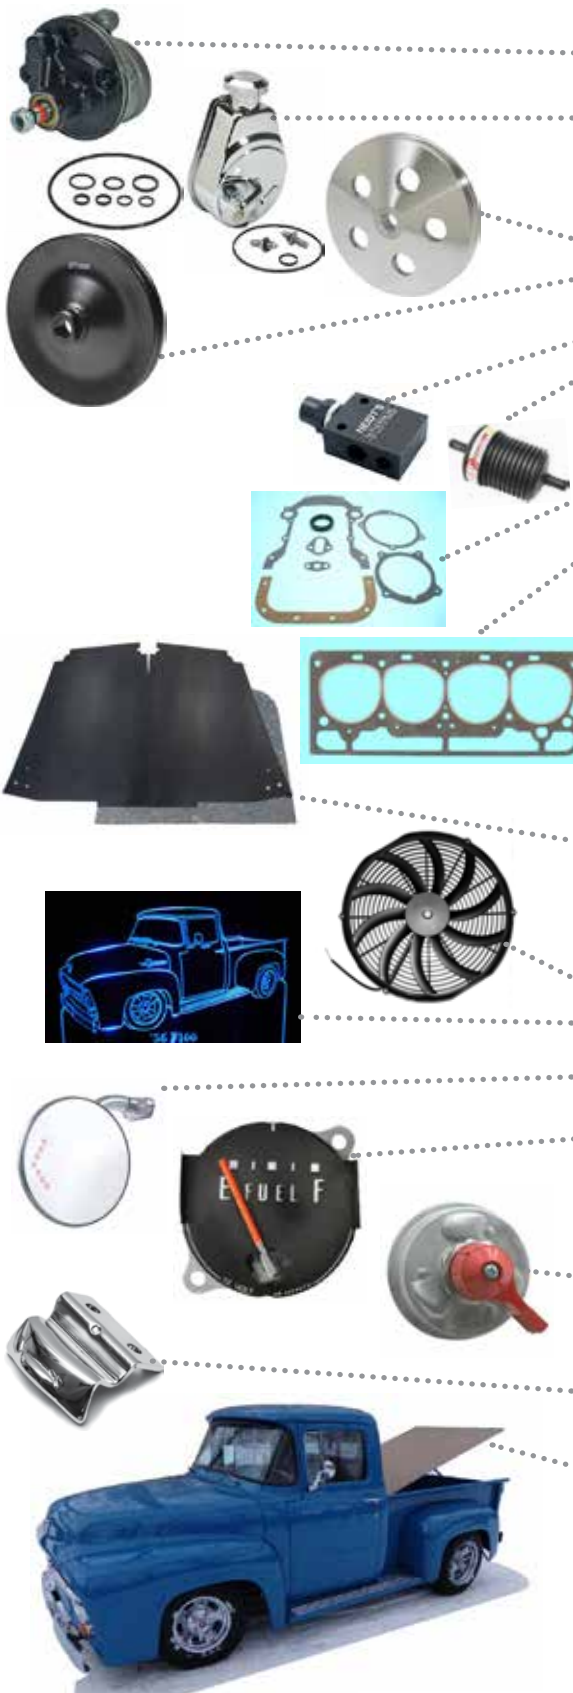

NEW PARTS

POWER STEERING PUMPS

- Pump only, keyway shaft..... 4532..... \$105.00 ea
- Reservoir only, black 4616-B \$39.99 ea
- Reservoir only, chrome..... 4616-C \$49.00 ea

You need the pump and reservoir to make a complete pump

Uses saginaw brackets to mount to engine

POWER STEERING PULLEYS

- Pulley, 1 groove, keyway, polished alum..... 4513-KA..... \$57.50 ea
- Pulley, 1 groove, keyway, satin alum..... 4513-KSA..... \$52.50 ea
- Pulley, 1 groove, keyway, black..... 4513-KB..... \$37.00 ea

OTHER POWER STEERING PARTS

- Power steering flow valve, adjustable 4617 \$99.00 ea
- Power steering hose in-line filter 4618 \$32.00 ea

Y-BLOCK ENGINE GASKETS

- Oil pan gasket..... 4334-G \$14.50 pr
- Valley cover 4337-G \$9.00 pr
- Timing cover set 4336-G \$16.00 ea
- Rear main seal 4338-G \$21.50 ea
- Head gaskets..... 4335-G \$30.00 ea
- Intake manifold, early 1954 4339-GE \$12.50 pr
- Intake manifold, 1955-63..... 4339-G \$12.50 pr
- Cross-over pipe gasket..... 4341 \$2.50 ea

FLAT HEAD ENGINE GASKETS

- Cylinder head gaskets, R or L 4335-FG..... \$33.00 ea
 - Intake manifold gasket..... 4339-FG..... \$10.75 ea
 - Oil pan gasket..... 4334-FG..... \$16.00 pr
 - Rear main seal 4338-FG..... \$19.00 pr
- More gaskets see page 77