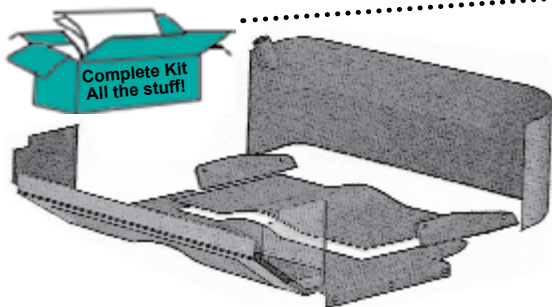

COMPLETE KIT

Floor, firewall, rear wall, under seat, kick panels, and rockers. Has snaps for access to under floor areas, like battery. Nice large heel pad and bound along all visible edges. Glue, hardware, and instructions included.

Bench seat

Black.....	2160-BLK	.....$259.00 kit
Colors.....	2160-(color)	.....$269.00 kit
Double density black.....	2160-DDB	.....$329.00 kit
Taller trany cover.....	ADD-T	.....$15.00 ea
Loop style, order sample #.....	2160-(color)L	.....$295.90 kit

Bucket seats

Black.....	2164-BLK	.....$269.00 kit
Colors.....	2164-(color)	.....$279.00 kit
Double density black.....	2164-DDBK	.....$329.00 kit
Taller trany cover.....	ADD-T	.....$15.00 ea
Loop style, order sample #.....	2165-(color)L	.....

Loop style

Cut-pile