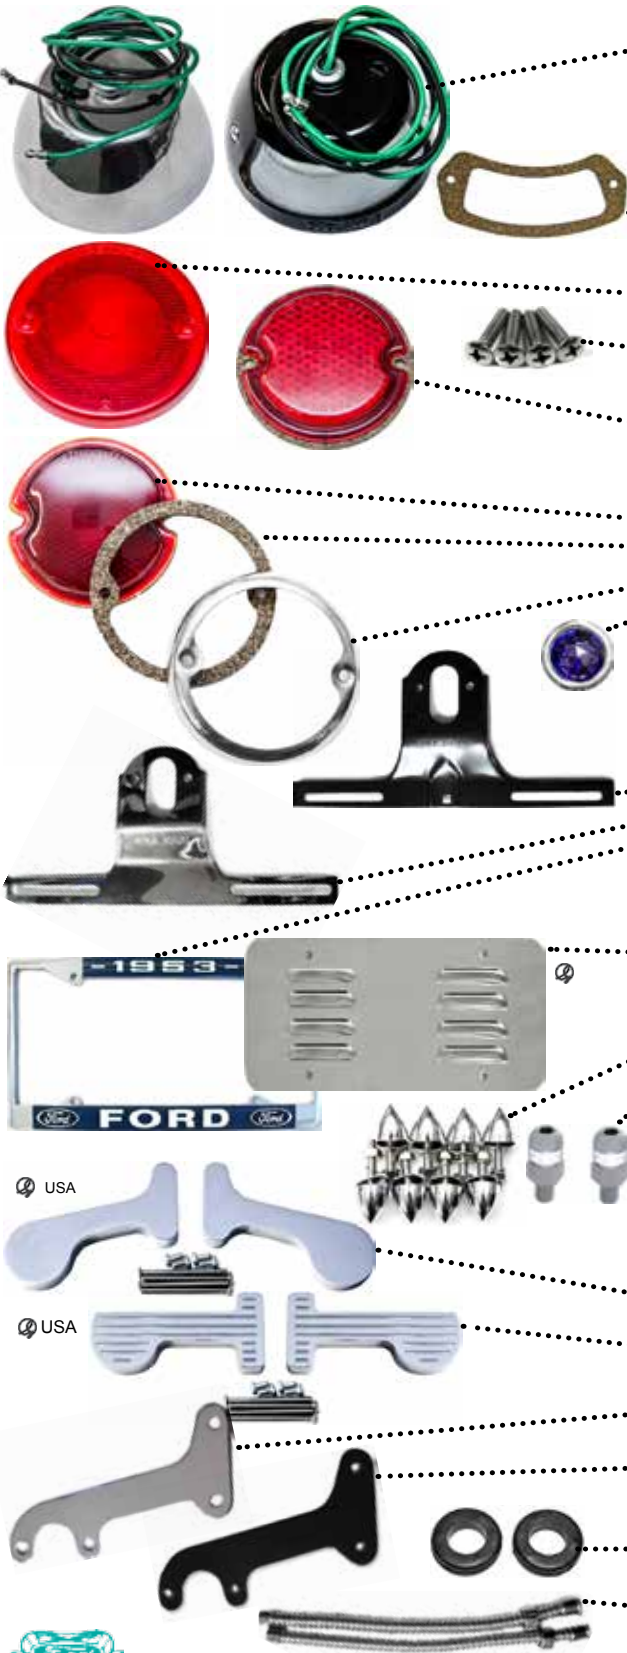

LICENSE PLATE BACK COVER

- Smooth, polished stainless 2226 \$10.75 ea
- Louvered, polished stainless 2226-LV \$15.75 ea
- Clear plastic 2226-CLR \$15.75 ea

LICENSE PLATE HARDWARE

- License plate bolt & acorns 82229 \$8.50 set
- License plate bullet bolt set 2229 \$10.00 set
- Lighted license plate bolts 2223-LD \$12.50 pr

Has small LEDs built into the head of the bolt

TAIL LIGHT BRACKETS

TAIL LIGHT BRACKETS, HIDE A WIRE

Tail light wires go inside bracket and are "hidden". Angled brackets come out like stock, straight brackets make the light sit a little higher

- Angled, smooth polished 2202-PA \$149.95 pr
- Straight, smooth polished 2202-90P \$159.95 pr
- Straight, ball milled polished 2202-90B \$169.95 pr

TAIL LIGHT BRACKETS

- Polished stainless 2205-PS \$15.00 ea
- Chrome 2205-CH \$12.75 ea
- Black 2205-BL \$10.00 ea

LIGHT WIRE TO BED GROMMET

- Pair 82214 \$2.50 pr

FLEX WIRE COVERS

- Stainless 82214 \$8.50 pr
- Black \$5.50 pr

1-800-252-1956

USA

USA