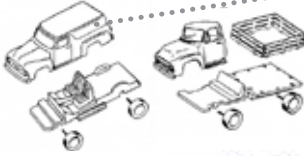

GIFTS, TOTES & FUN STUFF

COOKIE CUTTER

- Pickup..... A-0124\$9.95 ea
- Panel A-0124-P.....\$12.95 ea

HO SCALE MODELS, TRUCKS

- Panel truck..... A-531\$10.00 kit
- Stake bed truck..... A-534\$10.00 kit
- Pick-up truck..... A-533\$10.00 kit