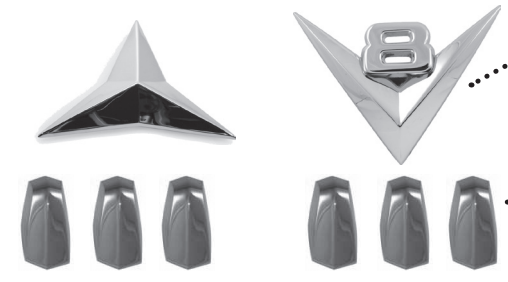

GRILLE & GRILLE EMBLEMS

- 1953** Original grille was painted "ivory"
- GRILLE EMBLEM, V8..... 1205-53..... \$52.50 ea
 - GRILLE EMBLEM, 6 CYL. STAR..... 1206-53..... \$52.50 ea
 - V8 & STAR HARDWARE *Included above*..... 81205..... \$0.50 ea
 - GRILLE & EMBLEM SUPPORT..... 1210-53..... \$35.00 ea
 - SUPPORT BOLT KIT *Polished stainless*..... 81210-53..... \$10.00 kit
 - "TEETH" DELUXE TRIM..... 1207-53..... \$165.00 set
 - 3 left and 3 right with template for drilling holes in grille if necessary.*
 - TEETH HARDWARE..... 81207-53..... \$5.00 set

- 1954** Original grille was painted "ivory"
- GRILLE EMBLEM, V8..... 1205-54..... \$52.50 ea
 - GRILLE EMBLEM, 6 CYL. STAR..... 1206-54..... \$52.50 ea
 - V8 & STAR HARDWARE *Included above*..... 81205..... \$0.50 ea
 - Grille emblem pad, making progress, get on first serve list*
 - GRILLE TO GRAVEL PAN BOLTS..... 81257-54..... \$3.25 ea
 - GRILLE & EMBLEM SUPPORT..... 1210-54..... \$35.00 ea
 - SUPPORT BOLT KIT *Plain stainless*..... 81210-5456..... \$4.50 kit
 - "HASH MARKS" DELUXE TRIM..... 1207-54..... \$165.00 set
 - 3 left and 3 right with template for drilling holes in grille if necessary.*
 - HASH MARKS HARDWARE..... 81207-54..... \$5.00 kit

- 1955** Original grille was painted "off white"
- GRILLE EMBLEM, V8..... 1205-55..... \$52.50 ea
 - GRILLE EMBLEM, 6 CYL. STAR..... 1206-55..... \$52.50 ea
 - V8 & STAR HARDWARE *Included above*..... 81205..... \$0.50 ea
 - GRILLE & EMBLEM SUPPORT..... 1210-55..... \$35.00 ea
 - SUPPORT BOLT KIT *Plain stainless*..... 81210-5456..... \$4.50 kit
 - "GULL WINGS" DELUXE TRIM..... 1207-55..... \$175.00 set
 - GULL WINGS HARDWARE..... 81207-55..... \$5.00 kit