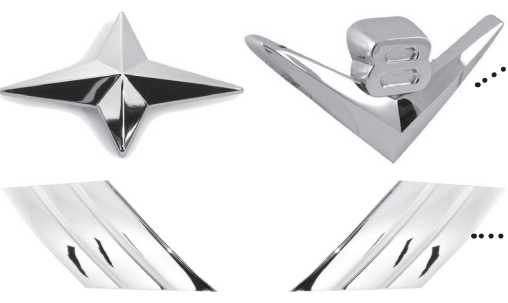

GRILLE & GRILLE EMBLEMS

- 1953** Original grille was painted "ivory"
- GRILLE EMBLEM, V8..... 1205-53..... \$52.50 ea
 - GRILLE EMBLEM, 6 CYL. STAR..... 1206-53..... \$52.50 ea
 - V8 & STAR HARDWARE *Included above*..... 81205..... \$0.50 ea
 - GRILLE & EMBLEM SUPPORT..... 1210-53..... \$35.00 ea
 - SUPPORT BOLT KIT *Polished stainless*..... 81210-53..... \$10.00 kit
 - "TEETH" DELUXE TRIM..... 1207-53..... \$165.00 set
 - 3 left and 3 right with template for drilling holes in grille if necessary.*
 - TEETH HARDWARE..... 81207-53..... \$5.00 set

- 1954** Original grille was painted "ivory"
- GRILLE EMBLEM, V8..... 1205-54..... \$52.50 ea
 - GRILLE EMBLEM, 6 CYL. STAR..... 1206-54..... \$52.50 ea
 - V8 & STAR HARDWARE *Included above*..... 81205..... \$0.50 ea
 - Grille emblem pad, making progress, get on first serve list*
 - GRILLE TO GRAVEL PAN BOLTS..... 81257-54..... \$3.25 ea
 - GRILLE & EMBLEM SUPPORT..... 1210-54..... \$35.00 ea
 - SUPPORT BOLT KIT *Plain stainless*..... 81210-5456..... \$4.50 kit
 - "HASH MARKS" DELUXE TRIM..... 1207-54..... \$165.00 set
 - 3 left and 3 right with template for drilling holes in grille if necessary.*
 - HASH MARKS HARDWARE..... 81207-54..... \$5.00 kit

- 1955** Original grille was painted "off white"
- GRILLE EMBLEM, V8..... 1205-55..... \$52.50 ea
 - GRILLE EMBLEM, 6 CYL. STAR..... 1206-55..... \$52.50 ea
 - V8 & STAR HARDWARE *Included above*..... 81205..... \$0.50 ea
 - GRILLE & EMBLEM SUPPORT..... 1210-55..... \$35.00 ea
 - SUPPORT BOLT KIT *Plain stainless*..... 81210-5456..... \$4.50 kit
 - "GULL WINGS" DELUXE TRIM..... 1207-55..... \$175.00 set
 - GULL WINGS HARDWARE..... 81207-55..... \$5.00 kit