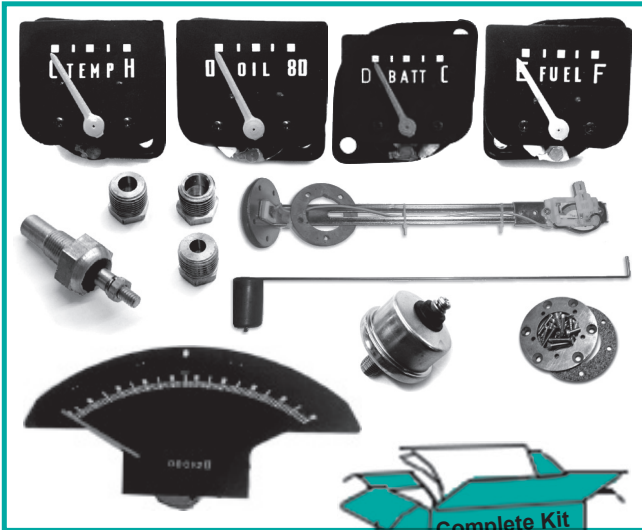

# GAUGES, STOCK

- Gauges have same modern technology as new aftermarket gauges but look and fit like original.
- Gauges and sending units are available separately to together to save \$
- All gauges, including ours, require matching sending units.
- Gauges and senders are 12 volt, negative ground
- Battery gauges are voltmeters. Ammeters are not advised. We also have NOS reproduction battery gauges, made as original with loop on back for long yellow wire.
- Fuel senders include adapter kit #1605-ADPT so they fit both original and aftermarket tanks.
- Temperature gauge mid point is 160 degrees, oil mid point is 40 PSI. Temperature sending units for stock original gauges are available, different than below, see page 43. Flat head engines require 2 temperature sending units #2698-5, gauge will show hottest reading.

## COMPLETE GAUGE AND SENDER KIT

1953-55 set of 4 with senders .....	92690-5355.....	\$269.95 kit
1956 set of 4 with senders.....	92690-56.....	\$269.95 kit
1953-55 set with speedo head .....	92691-5355.....	\$399.95 kit
1956 set with speedo head.....	92691-56.....	\$399.95 ea

## SPEEDO HEAD

1953-55 .....	2606-M5355....	\$175.00 ea
1956.....	2606-M56.....	\$175.00 ea