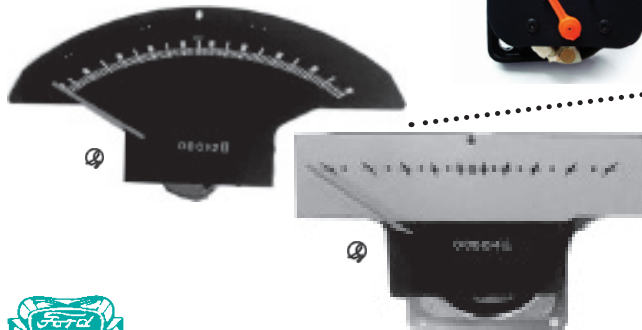

SPEEDO HEAD

1953-55	2606-M5355....	$175.00 ea
1956.....	2606-M56.....	$175.00 ea