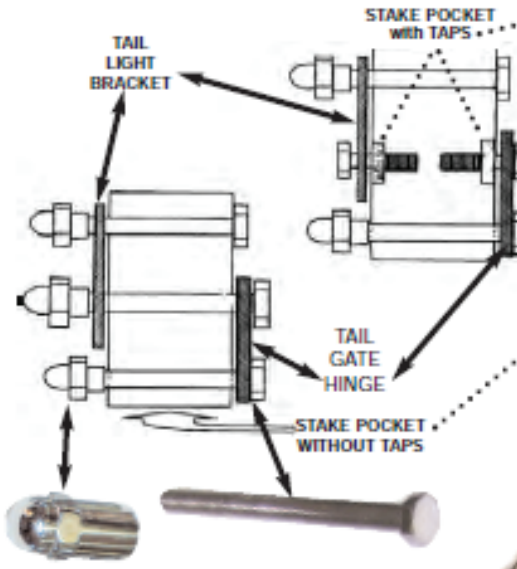

TAIL LIGHTS MOUNTING BOLTS

Tail light brackets are mounted behind the post on the top two bolts, one goes through top of gate hinge. License plate is actually partially hidden by the bumper in the original location. All kits to both sides

BOLTS FOR BEDS THAT HAVE TAPS

Both tail light and gate hinge

- Polished hex head with acorn.....80242-PX.....\$16.50 kit
- Polished button with acorn.....80242-PB.....\$18.50 kit

Light only or hinge only

- Polished hex with acorns.....80246-PX.....\$10.00 kit
- Polished button with acorn.....80246-PB.....\$12.00 kit
- Plain zinc plate with hex nuts.....80246-Z.....\$4.00 kit

BOLTS FOR BEDS THAT DO NOT HAVE TAPS

DEEP ACORN NUTS (4).....82203.....\$6.00 set

Chrome, covers threads on back of tail light

AWESOME ASSEMBLY KITS

Ultimate awesome assembly on truck

Shown here on our display. Polished LED awesome assembly with license light