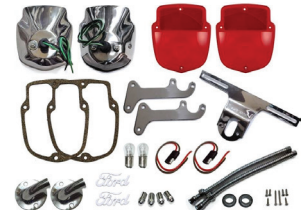

Both tail light and gate hinge

- Polished hex head with acorn.....80243-PX.....\$16.50 kit
- Polished button with acorn.....80243-PB.....\$18.50 kit

Light only or gate hinge only

- Polished hex head with acorns...80245-PX.....\$12.50 kit
- Polished button with acorns.....80245-PB.....\$14.50 kit

DEEP ACORN NUTS (4).....82203.....\$6.00 set

Chrome, covers threads on back of tail light

AWESOME ASSEMBLY KITS

Ultimate awesome assembly on truck

Shown here on our display. Polished LED awesome assembly with license light

All Kits Include:

- Plain lens (unless noted)
- Stick on ford script emblem
- Lens gaskets
- Mounting brackets
- Socket & pigtails
- Double connectors
- Socket shields
- Flex wire covers
- Wire grommets
- Polished hardware

ULTIMATE AWESOME ASSEMBLY TAIL LIGHTS

Includes: smooth angled hide-a-wire brackets, 2 polished stainless lights, 2 LED lens with chrome script & all hardware.

- No license light.....92212.....\$289.00 pr
- With license light.....92213.....\$329.00 pr