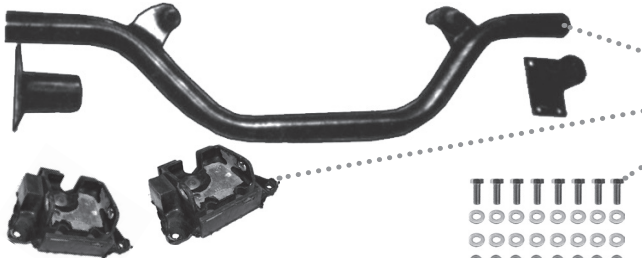

MOTOR MOUNTS

We find most small blocks should sit about 34 3/4" from front of frame under bumper to center of motor mount. All IFS mounts can use most any stock pad as you are trimming to fit for height. Crossmember mounts are designed to use specific pads which are listed with each crossmember mount. Tubular mounts can be used in frames from 24" to 37" trim to fit.

FORD SMALL BLOCK

221 • 260 • 289 • 302 • 351W • PRE 1973 CLEVELAND

Mount, crossmember.....	4419.....	\$58.50 ea
Mounting pads.....	4420.....	\$52.50 pr
Mounting pads, pre '73 Cleveland.....	4478.....	\$65.00 pr
Mount to frame bolt kit.....	84438.....	\$8.50 kit
Pad to mount bolt set.....	84419.....	\$5.90 kit
Pad to block bolts.....	84422.....	\$5.00 kit

351M • 400M • 351C 1973-UP CLEVELAND

Mount, crossmember.....	4477.....	\$58.50 ea
Mounting pads.....	4478.....	\$65.00 pr
Mount to frame bolt kit.....	84438.....	\$8.50 kit
Pad to mount bolt set.....	84419.....	\$5.90 kit
Pad to block bolts.....	84422.....	\$5.00 kit

FORD BIG BLOCK

FE BLOCK • 332 • 352 • 390 • 406 • 427 • 428

Mount, crossmember.....	4437.....	\$95.00 ea
<i>Needs "car" oil pan intended for 34" frame</i>		
Mounting pads.....	4438.....	\$50.00 pr
<i>You will most likely need these pads as they were seldom used in production cars.</i>		
Mount to frame bolt kit.....	84437.....	\$4.50 kit