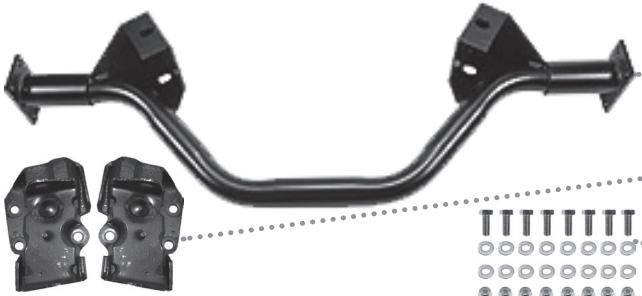

MOTOR MOUNTS

We find most small blocks should sit about 34 3/4" from front of frame under bumper to center of motor mount. All IFS mounts can use most any stock pad as you are trimming to fit for height. Crossmember mounts are designed to use specific pads which are listed with each crossmember mount. Tubular mounts can be used in frames from 24" to 37" trim to fit.

351M • 400M • 351C 1973-UP CLEVELAND

Mount, crossmember.....	4477.....	\$58.50 ea
Mounting pads.....	4478.....	\$65.00 pr
Mount to frame bolt kit.....	84438.....	\$8.50 kit
Pad to mount bolt set.....	84419.....	\$5.90 kit
Pad to block bolts.....	84422.....	\$5.00 kit

SIDE MOUNT 221 • 289 • 302 • 351W • 351C

Includes pads & bolt kit (not for engines using 4478 pads)

Mount, side mount.....	4445.....	\$98.50 ea
Replacement pads, does both sides.....	4446.....	\$32.00 set

FORD BIG BLOCK

FE BLOCK • 332 • 352 • 390 • 406 • 427 • 428

Mount, crossmember.....	4437.....	\$95.00 ea
<i>Needs "car" oil pan intended for 34" frame</i>		
Mounting pads.....	4438.....	\$50.00 pr
<i>You will most likely need these pads as they were seldom used in production cars.</i>		
Mount to frame bolt kit.....	84437.....	\$4.50 kit