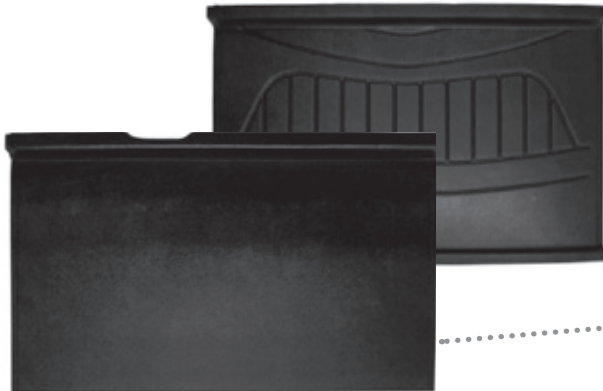

ABS INTERIOR

These are one of the best things to come along for our trucks. Makes doing your own interior a pleasure. Professional looking results at a fraction of the cost and the truck stays home. ABS is surprisingly easy to cover, just spray glue your choice of fabric, and we are happy to send you free samples of fabrics and colors we stock or if you find something you like locally see previous page for yardage requirements for each piece. DON'T FORGET INSULATION see page 24

All ABS parts made in the USA

COMPLETE ABS INTERIOR KIT

Includes choice of embossed or smooth ,door panels with armrests, kick panels, rear wall and headliner. (Headliners are smooth in all kits) Oversize shipping Kits with insulation include floor fillers, precut insulation, glue, tape & seam roller.

NO INSULATION

53-55 embossed	92143-5355	\$795.00
53-55 embossed, no arm rests ...	92144-5355	\$775.00
53-55 smooth.....	92142-5355	\$795.00
1956 embossed *	92143-56	\$795.00
1956 embossed, no arm rests * ..	92144-56	\$775.00
1956 Smooth*	92142-56	\$795.00
56 big window, embossed*	92143-56BB	\$795.00
56 big window, smooth*	92142-56BB	\$795.00