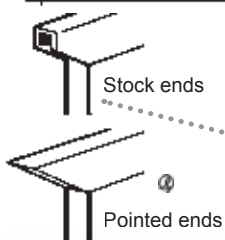

# BED PARTS

Bed kits have big discounts. Check with us if considering individual pieces or call for help. Complete kits often ship for the same price as just one bed side

Lower edge of front bed panel goes under bed wood. Edge of side panel goes over bed wood.

## FRONT BED PANEL TOP ANGLE BOLTS

Zinc.....	80202-Z .....	\$2.00 set
Polished stainless hex head .....	80202-PX.....	\$7.90 set
Polished stainless buttons .....	80202-PB.....	\$8.90 set