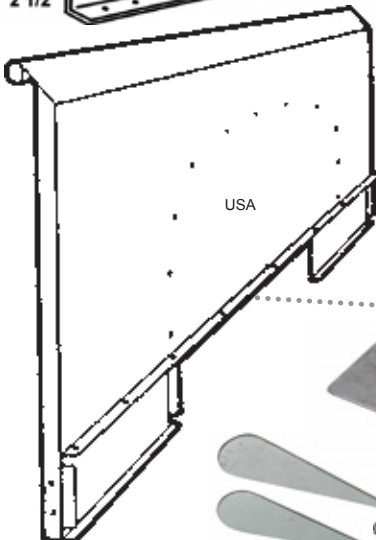

BED PARTS

Bed kits have big discounts. Check with us if considering individual pieces or call for help. Complete kits often ship for the same price as just one bed side

Lower edge of front bed panel goes under bed wood. Edge of side panel goes over bed wood.

FRONT BED PANEL TOP ANGLE BOLTS

Zinc.....	80202-Z	$2.00 set
Polished stainless hex head	80202-PX.....	$7.90 set
Polished stainless buttons	80202-PB.....	$8.90 set

FRONT BED PANEL *Oversize shipping*

Pointed ends, USA made	0200-14.....	$175.00 ea
Stock ends, USA, stock.....	0200.....	$175.00 ea
Stock ends, China, fits china sides.....	0200-CM.....	CALL

Stock front panel end is open and did not match the side, this lets water in and looks yucky, so we make it both ways. All our bed kits include the pointed one except Stone stock bed kit. If you want stock original please ask NOTE: Our panel does not fit China bedsides

FRONT PANEL LOWER REPAIR FLANGE

Use if your lower front bed panel is rusted, goes under bed wood

Repair flange	0210-RP.....	$29.50 ea

BED SIDES TO FRONT BOLTS

Polished hex with acorns.....	80205-PX.....	$15.00 set
Polished button with acorns.....	80205-PB.....	$16.00 set
Zinc.....	80205-Z.....	$5.00 set

NOTE: China made bed sides, may not fit exactly with USA components

SIDE BED PANELS *Oversize shipping*

With stake pockets, extensions & fender holes. 1953-56

Stock with stake pocket holes	0202-(R or L) ...	$300.00 ea
Smooth, no stake pocket holes 16 ga ..	0203-(R or L) ...	$310.00 ea
Teardrop bed panels, smooth.....	0201-(R or L) ...	$445.00 ea

Front & rear roll ends in teardrop shape

STAKE HOLE REPAIR PATCH

Each, need 4	0225-1.....	$6.00 ea

TEARDROP INSERTS