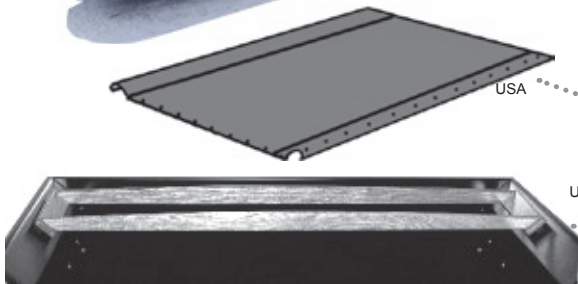

BED COVERS, TONNEAU

NOW AVAILABLE IN COLORS!!!
Special highest quality fine grain bed cover topping material
Please ask for color samples, we are happy to send them. Please do not Try matching from color descriptions or printed colors on paper. Colors change so ask for samples

VELCRO BED COVER

No drilling, extra strong peel & stick velcro adhesive. Cover designed to fit around and under rolled bed sides for a neater appearance both on and off. Velcro runs under the bed roll, plus we have added a small tab at the back corner to seal the bed side angle gap.

Black velcro bed cover ..... 0146 ..... $175.00 ea
Color velcro bed cover..... 0146-(color) ... $195.00 ea

Black, charcoal, navy, sand or white

Long bed black velcro cove ..... F2-0146 ..... $195.00 ea
Long bed cover in colors ..... F2-0145-C..... $235.00 ea
Replacement high temp velcro ..... 0153 ..... $36.50 set

HATCH STYLE BED COVER WITH ALUMINUM FRAME

Easy removal from truck in about 20 seconds. Allows full access to truck bed raises completely up if needed. Double sided industrial tape and mechanical screws inside stake hole pockets. No marring of your paint or exterior bed. No velcro or snaps

Vinyl black ..... 0148 ..... $399.00 ea
Acrylic black..... 0148-AB ..... $439.00 ea
Canvas black ..... 0148-CB ..... $439.00 ea
Diamond plate ..... 0148-DP ..... $479.00 ea
Sand or grey ..... 0148-(color) ... $439.00 ea

50's STYLE SNAP ON BED COVER

Complete with anti-sail front rail

Black short bed only ..... 0145 ..... $175.00 ea
Colors ..... 0145-(color) ... $185.00 ea

Black, charcoal, navy, sand, light grey or white

Bottom snap & screw (goes in truck)..... 80154 ..... $0.90 ea
Bottom snap & screw, set of 6 ..... 80154-6 ..... $5.00 kit
For repair only, do not order with cover, already comes with it.