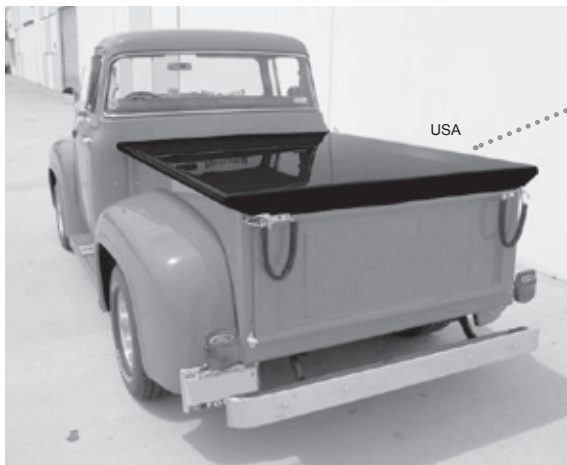

BED COVERS, TONNEAU

NOW AVAILABLE IN COLORS!!!
Special highest quality fine grain bed cover topping material
Please ask for color samples, we are happy to send them. Please do not Try matching from color descriptions or printed colors on paper. Colors change so ask for samples

VELCRO BED COVER

No drilling, extra strong peel & stick velcro adhesive. Cover designed to fit around and under rolled bed sides for a neater appearance both on and off. Velcro runs under the bed roll, plus we have added a small tab at the back corner to seal the bed side angle gap.

Black velcro bed cover ..... 0146 ..... $175.00 ea
Color velcro bed cover..... 0146-(color) ... $195.00 ea

Black, charcoal, navy, sand or white

Long bed black velcro cove ..... F2-0146 ..... $195.00 ea
Long bed cover in colors ..... F2-0145-C..... $235.00 ea
Replacement high temp velcro ..... 0153 ..... $36.50 set

HATCH STYLE BED COVER WITH ALUMINUM FRAME

Easy removal from truck in about 20 seconds. Allows full access to truck bed raises completely up if needed. Double sided industrial tape and mechanical screws inside stake hole pockets. No marring of your paint or exterior bed. No velcro or snaps

Vinyl black ..... 0148 ..... $399.00 ea
Acrylic black..... 0148-AB ..... $439.00 ea
Canvas black ..... 0148-CB ..... $439.00 ea
Diamond plate ..... 0148-DP ..... $479.00 ea
Sand or grey ..... 0148-(color) ... $439.00 ea

50's STYLE SNAP ON BED COVER

Complete with anti-sail front rail

Black short bed only ..... 0145 ..... $175.00 ea
Colors ..... 0145-(color) ... $185.00 ea

Black, charcoal, navy, sand, light grey or white

Bottom snap & screw (goes in truck)..... 80154 ..... $0.90 ea
Bottom snap & screw, set of 6 ..... 80154-6 ..... $5.00 kit
For repair only, do not order with cover, already comes with it.