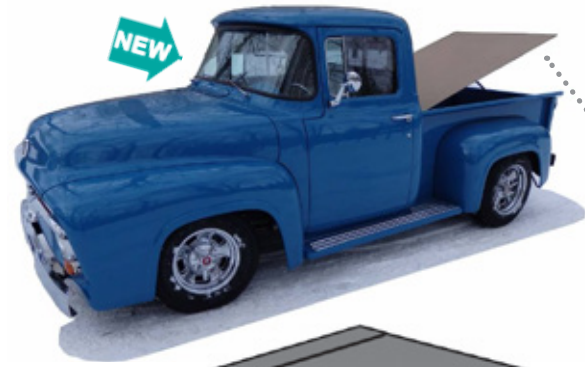

BED COVERS, TONNEAU

NOW AVAILABLE IN COLORS!!!
Special highest quality fine grain bed cover topping material
Please ask for color samples, we are happy to send them. Please do not Try matching from color descriptions or printed colors on paper. Colors change so ask for samples

VELCRO BED COVER

No drilling, extra strong peel & stick velcro adhesive. Cover designed to fit around and under rolled bed sides for a neater appearance both on and off. Velcro runs under the bed roll, plus we have added a small tab at the back corner to seal the bed side angle gap.

Black velcro bed cover ..... 0146 ..... $175.00 ea
Color velcro bed cover..... 0146-(color) ... $195.00 ea

Black, charcoal, navy, sand or white

Long bed black velcro cove ..... F2-0146 ..... $195.00 ea
Long bed cover in colors ..... F2-0145-C..... $235.00 ea
Replacement high temp velcro ..... 0153 ..... $36.50 set

HATCH STYLE BED COVER WITH ALUMINUM FRAME

Easy removal from truck in about 20 seconds. Allows full access to truck bed raises completely up if needed. Double sided industrial tape and mechanical screws inside stake hole pockets. No marring of your paint or exterior bed. No velcro or snaps

Vinyl black ..... 0148 ..... $399.00 ea
Acrylic black..... 0148-AB ..... $439.00 ea
Canvas black ..... 0148-CB ..... $439.00 ea
Diamond plate ..... 0148-DP ..... $479.00 ea
Sand or grey ..... 0148-(color) ... $439.00 ea

50's STYLE SNAP ON BED COVER

Complete with anti-sail front rail

Black short bed only ..... 0145 ..... $175.00 ea
Colors ..... 0145-(color) ... $185.00 ea

Black, charcoal, navy, sand, light grey or white

Bottom snap & screw (goes in truck)..... 80154 ..... $0.90 ea
Bottom snap & screw, set of 6 ..... 80154-6 ..... $5.00 kit
For repair only, do not order with cover, already comes with it.