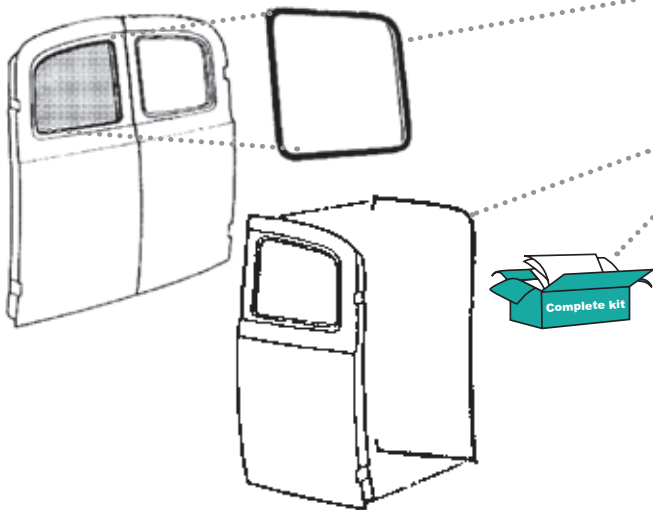

PANEL TRUCK PARTS

- REAR WINDOW SEALS** P-3132.....\$58.50 pr
Small square side goes out, long round side in.
- REAR WINDOW GLASS**..... P-1708..... \$50.00 ea
Clear, tinted, smoke, takes 2 per truck, oversize shipping
- REAR WINDOW PATTERN** B-1708.....\$10.00 ea
- REAR DOOR SEALS**..... P-3130.....\$59.00 pr
Pair includes both doors and center
- “I NEED IT ALL” WEATHER-SEAL & ANTI-RATTLE KIT**
Includes rear door and window seals.
- 1953-55 panel..... P-93102-5355 \$559.00 kit
- 1956 panel with groove for trim P-93102-56WG ... \$549.00 kit
- 1956 panel no groove for trim..... P-93102-56NO \$549.00 kit

PANEL TRUCK FLOORS: are not individual pieces, they are a sheet of plywood. Do not use individual pieces, the exhaust could come up inside the truck. We love to sell fenders but not because you nodded off while running down the road. We are working on a nice setup to solve this and make a nice floor, if you are interested ask and we will notify you when finished.