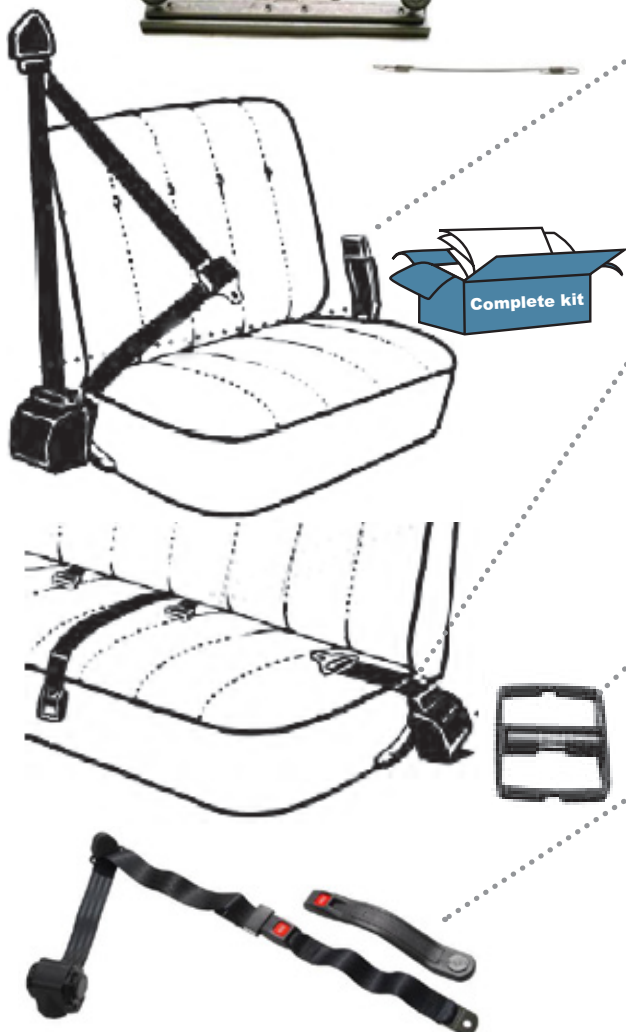

### CUSTOM & ADJUSTABLE SEAT RISER

- Pair, does one seat. Universal, adjusts up and down, back and forth. Powder coated. Includes hardware. Fits 48-72*
- 2" (2.25" lowest, 2.5" highest).....2177-2.....\$79.95 set
  - 4" to 6".....2177-46.....\$69.95 set

### SEAT TRACK SLIDER SET

- Easy install and adjustment, cable pull. One set does one seat, bucket seats need two sets. Includes hardware. Fits 48-72
- Slider.....2178-H.....\$70.00 pr
  - Slider and riser kit, 2".....2178-H2.....\$135.00 ea
  - Slider and riser kit, 4"-6".....2178-H4.....\$135.00 ea

## SEAT BELTS

### BENCH SEAT SHOULDER BELT SET

- Must have existing shoulder belt mounts or equivalent to mount*
- Push button black.....2185-BLK.....\$69.95 kit
  - Push button colors.....2185-(color)....\$95.00 ea
  - Chrome lift lid, "Aircraft" black.....2190-3R.....\$89.00 ea
  - Chrome lift lid belt in SPO colors..2190-3R(color)\$99.00 ea
  - Complete kit, retractable, black....92130-BLK.....\$145.00 kit
- Comes with 2 shoulder belts, center lap belt and roller*