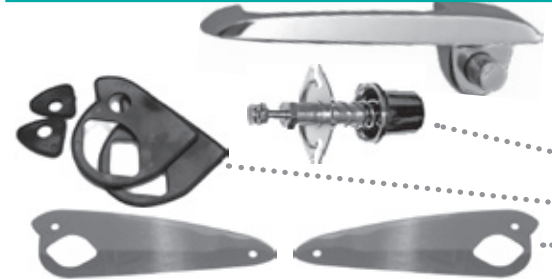

OUTSIDE DOOR KIT HANDLE

1953-60 OUTSIDE HANDES

- COMPLETE KIT
Handles, button kits, plungers, all pads, and polished screws.
- 53-60 No buttons91124-NB\$75.00 kit
- 53-60 With buttons91124-WB\$75.00 kit

-OUTSIDE DOOR HANDLE *Highest quality chrome*
 Driver or passenger 1124-(LorR) \$40.00 ea

- MOUNTING HARDWARE
 Stainless81124-SS\$1.50 kit
- Polished stainless81124-PS\$2.00 kit
- BUTTON KIT *Does one handle*81127\$12.00 kit
- BUTTON RETAINER SCREWS81128\$1.00 kit
- DOOR HANDLE PADS for *both doors* .. 1126\$5.00 set
- DOOR HANDLE SHIELDS

- Self adhesive vinyl, protects paint, looks great, easy on/off.*
- ChromeD-1128 \$6.50 pr
- ClearD-1128-CLR \$6.50 pr
- Stainless Steel 1128 \$24.50 pr

-**1973-79 OUTSIDE HANDLES**
- Driver 1124-7379-L \$39.95 ea
- Passenger 1124-7379-R \$39.95 ea
-**1973-79 TAILGATE RELEASE HANDLE**
- Chrome0282-7379CH .. \$89.95 ea