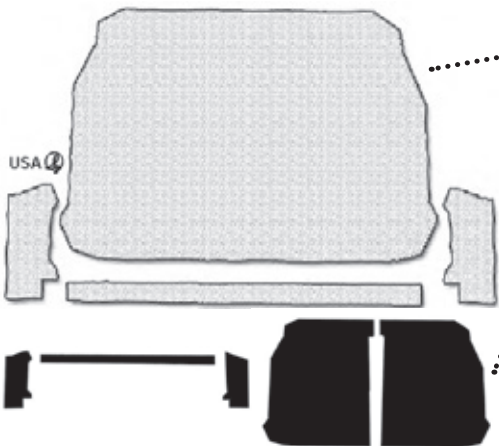

INSULATION

HEADLINER INSULATION

HEADLINER INSULATION KIT

Includes pre-cut sound dampeners, roof insulation and side of window insulation, high temp adhesive, aluminum tape & Instructions

- 1953-55 standard window 92176-5355 \$89.00 kit
- 1956 standard window..... 92176-56 \$89.00 kit
- 1956 big wrap around window..... 92177-56BB \$89.00 kit

OVERDONE ROOF KIT

Complete precut self adhesive sound deadener and heat barrier. Super high-density, high heat insulator. Goes against sheet metal, then insulation above. Tap the roof and all you will hear is a dull thud, really nice!