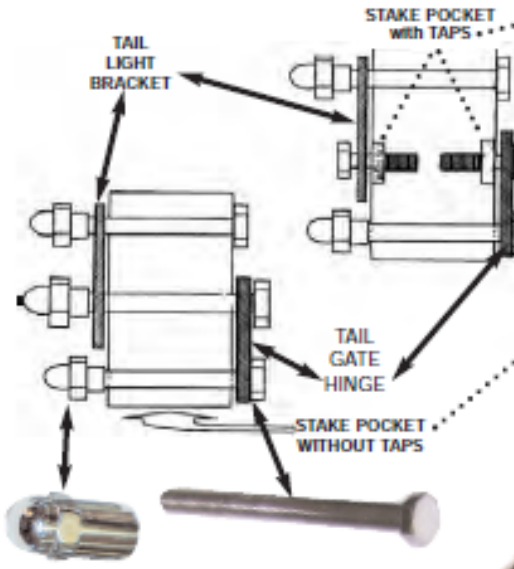

TAIL LIGHT

MOUNTING BOLTS

Tail light brackets are mounted behind the post on the top two bolts, one goes through top of gate hinge. License plate is actually partially hidden by the bumper in the original location. All kits to both sides

BOLTS FOR BEDS THAT HAVE TAPS

Both tail light and gate hinge

- Polished hex head with acorn.....80242-PX.....\$16.50 kit
- Polished button with acorn80242-PB.....\$18.50 kit

Light only or hinge only

- Polished hex with acorns.....80246-PX.....\$10.00 kit
- Polished button with acorn80246-PB.....\$12.00 kit
- Plain zinc plate with hex nuts80246-Z\$4.00 kit

BOLTS FOR BEDS THAT DO NOT HAVE TAPS

Both tail light and gate hinge

- Polished hex head with acorn.....80243-PX.....\$16.50 kit
- Polished button with acorn80243-PB.....\$18.50 kit

Light only or gate hinge only

Ultimate awesome assembly on truck

Shown here on our display. Polished LED awesome assembly with license light

ULTIMATE AWESOME ASSEMBLY TAIL LIGHTS

Includes: smooth angled hide-a-wire brackets, 2 polished stainless lights, 2 LED lens with chrome script & all hardware.