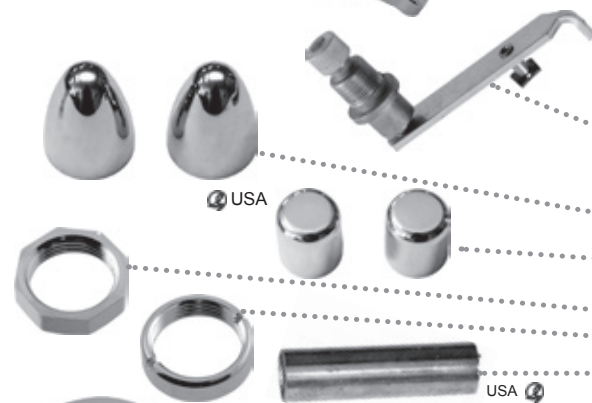

## WIPER ARMS & BLADES

- Straight arm, polished stainless
  - Driver side .....3041-L ..... \$15.00 ea
  - Passenger side.....3042-R..... \$15.00 ea
- Matching blade, polished stainless.....3044..... \$15.00 ea
- Wiper kit, 2 arms 2 blades .....93040-56HD ... \$49.95 set
- Curved arm, polished stainless
  - Driver side .....3051-L ..... \$15.00 ea
  - Passenger side.....3052-R..... \$15.00 ea
- Matching blade, polished stainless.....3054-CV ..... \$15.00 ea
- Chop top kit, 2.5" chop .....93060-56 ..... \$59.95 set
- We have shorter arms and blades available, just ask*
- Wiper blade refills .....3059..... \$8.50 pr

## WIPER PIVOT

- Wiper cowl pivot, 1956 .....3004-56 ..... \$28.00 ea
- Wiper pivot post covers
  - Polished aluminum, covers wiper post when not using wipers.*
  - Pointed .....3010-P ..... \$24.95 pr
  - Stubbed .....3010-S..... \$28.00 pr
- Wiper pivot nut, chrome
  - Hex, was original on 53-55.....3008-CH ..... \$6.00 ea
  - Slotted, 1956, see tool below .....3007-CH ..... \$6.00 ea
- Wiper pivot nut tool .....3006..... \$6.00 ea
- Getting slotted nut on & off was a paint chipping experience, so we made this handy tool*

## UNDER-DASH LINKAGE ,1956

- Linkage arm.....3030..... \$22.00 ea
- Arm fits both sides, has Deleon bushings installed.*
- Center link .....3023..... \$20.00 ea
- Linkage arm bushing, small, one side .....3031-SM..... \$6.50 ea
- Linkage arm bushing, large, other side .....3031-56LG..... \$6.85 ea
- Wiper linkage clip, use 3.....3012..... \$1.50 ea