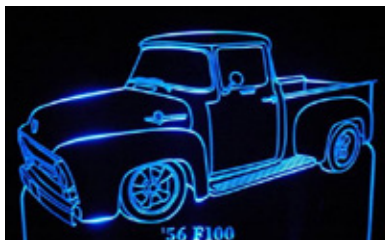

# GIFTS & FUN STUFF

**MID-FIFTY STICKER** ..... D-500-4 ..... \$0.50 ea

**COOKIE CUTTER**

Pickup..... A-0124 .....\$9.95 ea  
 Panel ..... A-0124-P.....\$12.95 ea

**HO SCALE MODELS, TRUCKS**

Panel truck..... A-531 .....\$10.00 kit  
 Stake bed truck..... A-534 .....\$10.00 kit  
 Pick-up truck..... A-533 .....\$10.00 kit

**F-100 PARKING SIGNS**

*Choice of name & year*  
 Gloss Red ..... A-10021 .....\$17.95 ea  
 Reflective Red ..... A-10021-R.....\$24.99 ea

**F-100 KEY HOLDER**

Black..... A-0211.....\$24.00 ea

**PERSONALIZED SIGNS**