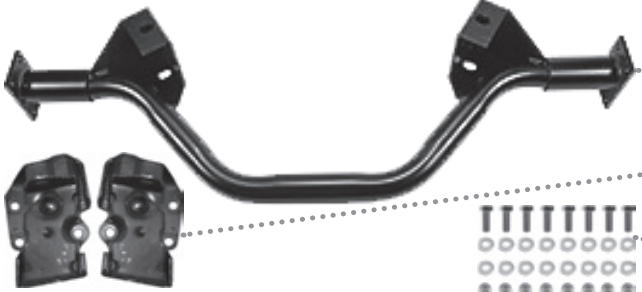

ENGINE MOUNTS

We find most small blocks should sit about 34 3/4" from front of frame under bumper to center of motor mount. All IFS mounts can use most any stock pad as you are trimming to fit for height. Crossmember mounts are designed to use specific pads which are listed with each crossmember mount. Tubular mounts can be used in frames from 24" to 37" trim to fit.

351M • 400M • 351C 1973-UP CLEVELAND

Mount, crossmember.....	4477.....	\$58.50 kit
Mounting pads.....	4478.....	\$65.00 pr
Mount to frame bolt kit.....	84438.....	\$8.50 kit
Pad to mount bolt set.....	84419.....	\$5.90 kit
Pad to block bolts.....	84422.....	\$5.00 kit

SIDE MOUNT 221 • 289 • 302 • 351W • 351C

Includes pads & bolt kit (not for engines using 4478 pads)

Mount, side mount.....	4445.....	\$98.50 kit
Replacement pads, does both sides.....	4446.....	\$32.00 set

FORD BIG BLOCK

FE BLOCK • 332 • 352 • 390 • 406 • 427 • 428

Mount, crossmember.....	4437.....	\$95.00 ea
<i>Needs "car" oil pan (rear sump) intended for 34" frame</i>		
Mounting pads.....	4438.....	\$50.00 pr
<i>You will most likely need these pads as they were seldom used in production cars.</i>		
Mount to frame bolt kit.....	84437.....	\$4.50 kit