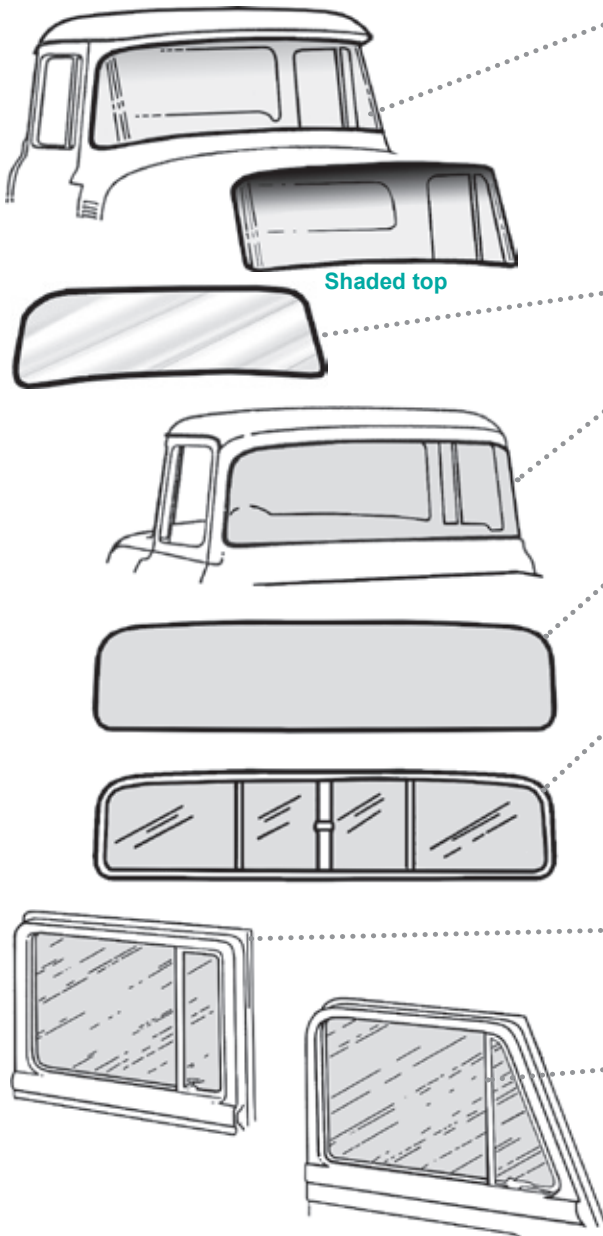

GLASS

WINDSHIELD COLORS

- Clear
- Tinted (greenish) 44%
- Shaded top (green tint to dark teal)
- Smoke (grey) 44%
- Smoke with shaded top

SIDE AND REAR WINDOW COLORS

- Clear
- Tinted (greenish) 44%
- Smoke (grey) 44%
- Double dark (limo) 22%
- Blue, extra $ (not avail for big back window)

OUR GLASS is sanded and buffed to a fine smooth rounded edge, tempered for strength and safety. Unconditionally guaranteed to fit and arrive in one piece. We do not use "laminated" glass as the quality of laminate has deteriorated (bubbles, breakage) tempered glass is safer and stronger, if you prefer laminate, ask. Original glass was laminated, use only if going exact of original. We can supply it even with original licensed logo "bug" extra bucks of course!

COMPLETE GLASS KITS - see website or call
SOLID SIDE WINDOWS - see page 94
WINDOW TRIM - see page 29

WINDSHIELDS

Add $175.00 shipping fee, includes crating and freight.

See top of page for colors

- 1956..... 1711-56(color)..... $295.00 ea
  - 1953-55 ..... 1711-5355(color).. $250.00 ea
2. Chop top windshields see page 103

SUN-SHIELD

Roll up reflective heat shield for windshield, keeps damaging sun from interiors. Exclusive, made just for F-100's

- 1953-55 ..... 0126-5355..... $29.95 ea
- 1956..... 0126-56..... $29.95 ea

WRAP AROUND REAR WINDOW

Add $175.00 shipping fee, includes crating and freight. Perfect fit, installs from outside, trim goes in rubber first. See page 103 for big back conversion panel. See top of page for colors

- Choose color ..... 1724-56(color)..... $250.00 ea

STANDARD REAR WINDOW

See top of page for colors. Rear window installation. Glass is on inside of cab, pull rope from outside. Oversized shipping

- Standard ..... 1717 (color)..... $88.50 ea

SLIDING REAR WINDOW

- Smoke glass, black frame ..... 1721..... $165.00 ea
- Rear window gasket ..... 3103..... $25.00 ea

PANEL TRUCK REAR DOOR GLASS..... see page 173

VENT GLASS

See top of page for colors (blue add $1.00 ea)

- 1953-55 ..... 1700-5355(color).... $22.00 ea
- 1956..... 1700-56 (color)..... $22.00 ea
- Vent glass seat tape, both sides.. 81619-V ..... $5.00 pr

SIDE WINDOW GLASS

See top of page for colors. Oversized shipping

- 1953-55 ..... 1706-5355(color).... $45.00 ea
  - 1956 ..... 1706-56 (color)..... $45.00 ea
  - Side glass seat tape, both sides.. 81620 ..... $5.00 pr
  - Glass holder suction cups ..... 1742-GH ..... $16.90 set
2. Handy for holding glass up while you work inside the door

GLASS PATTERN KIT

Sides, vents, rear window. Do-it-yourself

- 1953-55 ..... B-1710-5355 ..... $15.00 kit
- 1956..... B-1710-56 ..... $25.00 kit