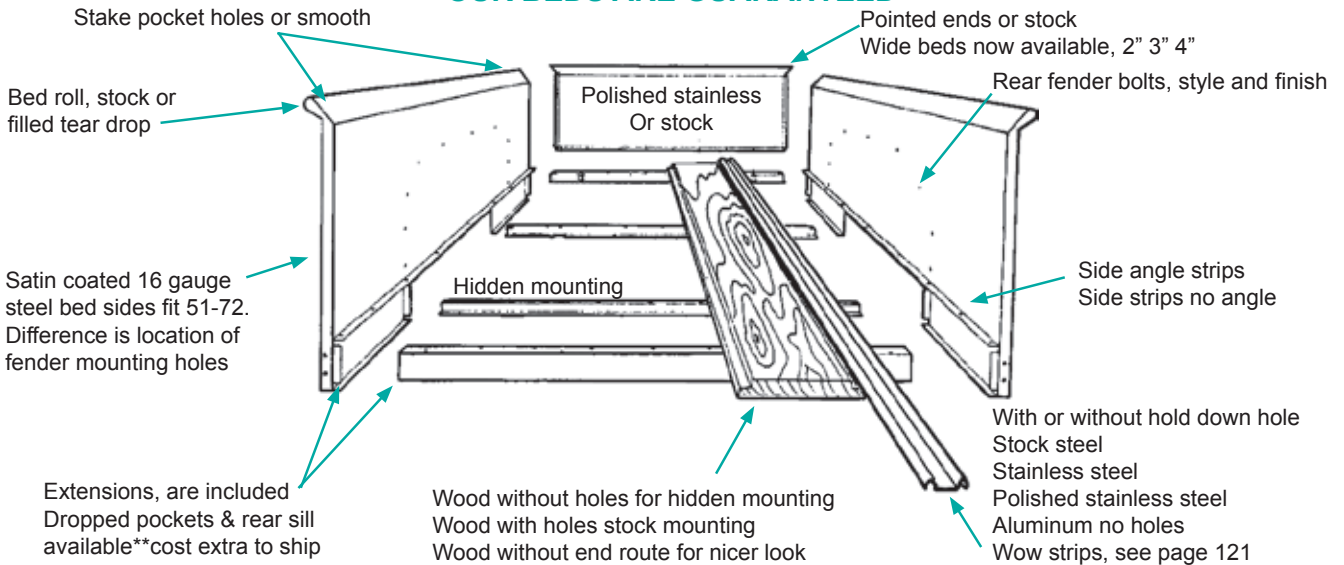

Bed sides fit 1953 through 1972, only difference is location of fender mounting, 57-72 are higher, if your running boards are not lining up this could be the problem, Ford sold a lot of replacement bedsides with 57-72 mounting pattern during the 70's. Beds are made of 16 gauge satin coated steel, unless otherwise noted. We have a display with no rust after 10 years of handling!!

Bed kits ship freight prepaid. A shipping quote will be needed based on your order and location. To get our sizable discount on bed freight costs please note these instructions. You should always try to ship to a business address or pick up at a dock, residential delivery adds at least $98.00. Bed sides specially packaged additional $50.00.

We price match most any competitor. You may not see the bed a competitor advertises on these pages. After 35 years we have a pretty good idea of what goes together best, and list kits so you end up with the best combination. Also there are beds that Sy will not sell for various reasons. Keep in mind what you want to end up with, polished stainless, tailgates with hidden supports or latches, no bolts showing, etc Please call, we can help and work up any combination you wish so you get what you want.

OUR BEDS ARE GUARANTEED

ADD A TAILGATE KIT BELOW TO ANY BED KIT ON THESE 2 PAGES

Or see all tailgate choices on page 125