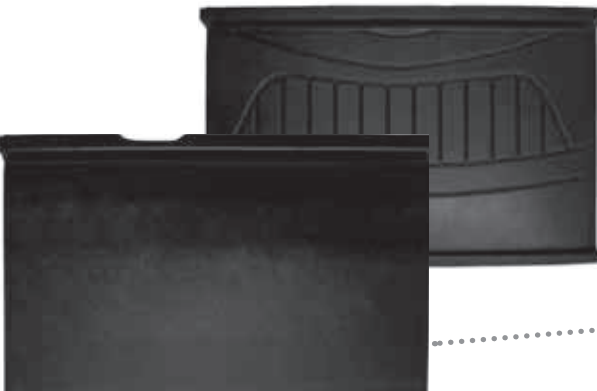

ABS INTERIOR

These are one of the best things to come along for our trucks. Makes doing your own interior a pleasure. Professional looking results at a fraction of the cost and the truck stays home. ABS is surprisingly easy to cover, just spray glue your choice of fabric, and we are happy to send you free samples of fabrics and colors we stock or if you find something you like locally see previous page for yardage requirements for each piece. DON'T FORGET INSULATION see page 24

All ABS parts made in the USA

COMPLETE ABS INTERIOR KIT

Includes choice of embossed or smooth ,door panels with armrests, kick panels, rear wall and headliner. (Headliners are smooth in all kits) Oversize shipping Kits with insulation include floor fillers, precut insulation, glue, tape & seam roller.

NO INSULATION

53-55 embossed	92143-5355	\$795.00
53-55 embossed, no arm rests ...	92144-5355	\$775.00
53-55 smooth.....	92142-5355	\$795.00
1956 embossed *	92143-56	\$795.00
1956 embossed, no arm rests * ..	92144-56	\$775.00
1956 Smooth*	92142-56	\$795.00
56 big window, embossed*	92143-56BB	\$795.00
56 big window, smooth*	92142-56BB	\$795.00